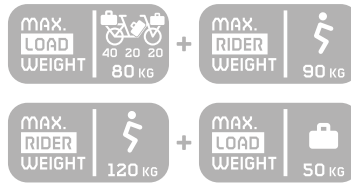

MACINA MULTI URBAN

⚡ 500 Wh