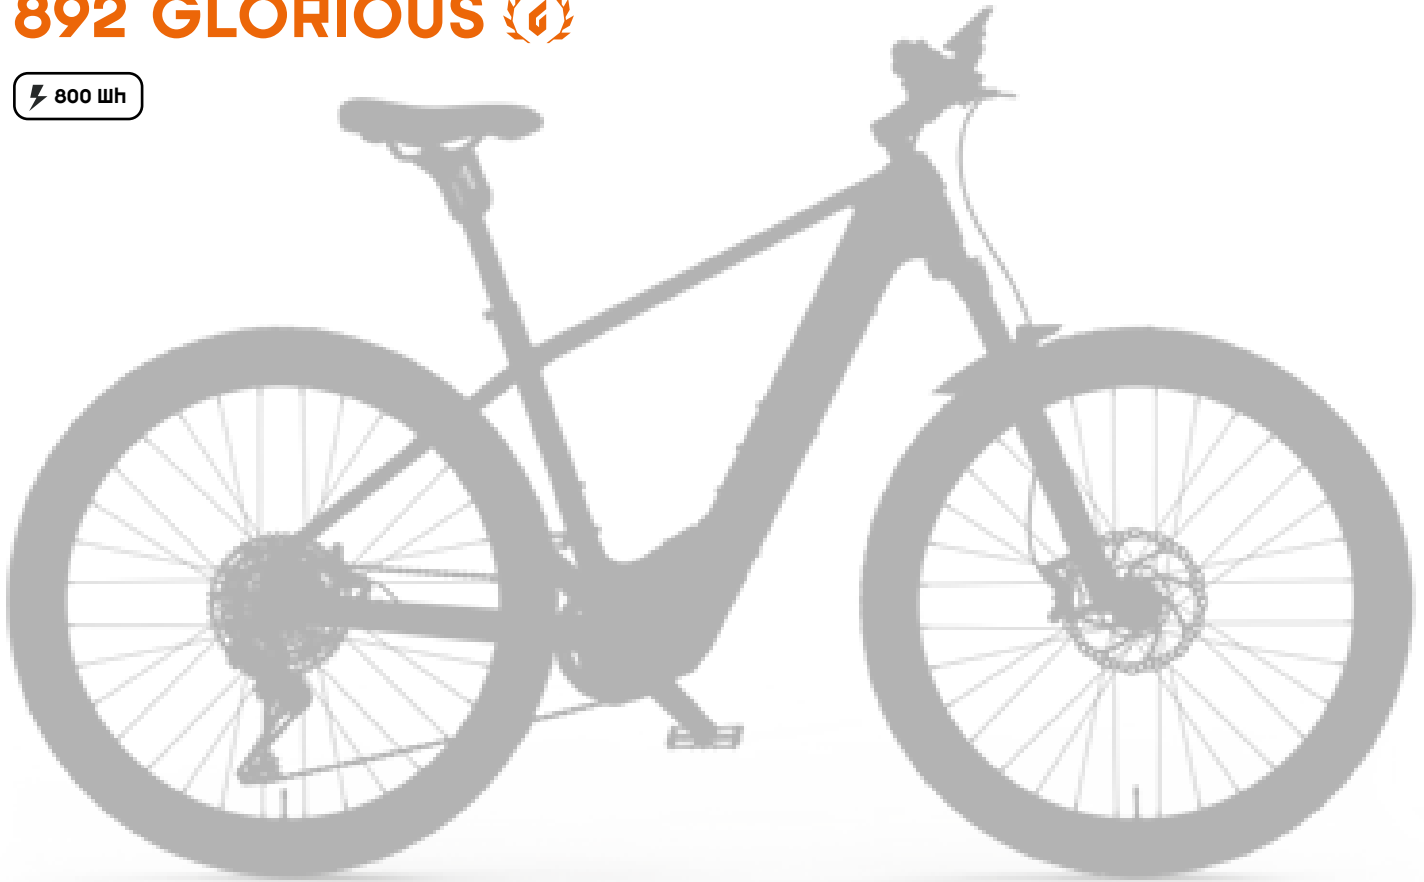

MACINA TEAM 892 GLORIOUS

1x10 SHIMANO
CUES

BOSCH
PT-CX8H4

LINKGLIDE

BIKE
CAT. E3

800 Wh

FRAME	Macina MTB 29" Alloy 6061 UDH PT800 Bosch BDU38 / M-5700	CRANKSET	KTM E-Comp2 ISIS 170mm Q8	TIRE F	Schwalbe Wicked Will Perf. 62-622
FORK	RockShox Recon Silver RL 29" 120mm 15x110 taper	CHAINRING	FSA steel 38T with chainguard	TIRE R	Schwalbe Wicked Will Perf. 62-622
MOTOR	Bosch PERFORMANCE CX BDU3840 25km/h / 85Nm	SPROCKET	Shimano LG400-10 / 11-48	GRIP	Ergon GA20
DISPLAY	Bosch LED remote / Bosch KIOX 300 TFT Display	CHAIN	KMC e500 LG e-bike	BAR	KTM Comp flat 2X 720mm
BATTERY	Bosch PowerTUBE 800Wh horizontal	BRAKE	Tektro HD-M535 4-Piston	STEM	KTM Comp +7° ICR
BATT.LOCK	ABUS integrated battery lock IT1 (X-Plus key) SMART SYSTEM	ROTOR	Tektro TR-45 2.3mm CL 180	HEADSET	Acros AICR internal 1.1/8"-1.5" angle limit
CHARGER	Bosch Standard Charger 4A	WHEEL F	KTM Line - Shimano TC500B CL 32H 110-15TA Ambrosio E30 Trail 32H 622x30TC DT Champion 2.0 black	SADDLE	KTM Line Hybrid
R.DERRAIL.	Shimano CUES U6000-11/10 LG shadow+	WHEEL R	KTM Line - Shimano TC600B CL 32H 148-12TA Ambrosio E30 Trail 32H 622x30TC DT Alpine II 2.34 black	SEATPOST	KTM Comp 30.9/400
SHIFTLEV.	Shimano CUES U6000-10 display			SEATCLAMP	KTM Line JD-SC99 - 34,9mm
				PEDAL	MTB-Pedal VP-195E alloy
				WEIGHT	24,2 kg (without pedals)

**FRESH ORANGE
(BLACK)**

1250054103 43cm / M
1250054108 48cm / L
1250054113 53cm / XL

**BLACK LAVA MATT
(GREY+BURNT ORANGE)**

1250054138 48cm / L
1250054143 53cm / XL