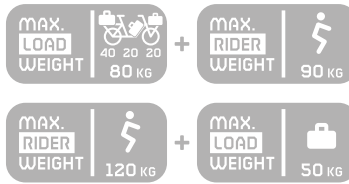

MACINA MULTI

1x10 SHIMANO
DEORE LG

BOSCH
SI-P5P4

BIKE
CRT. E2

500 Wh