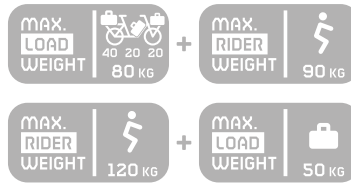

MACINA MULTI CX

⚡ 725 Wh