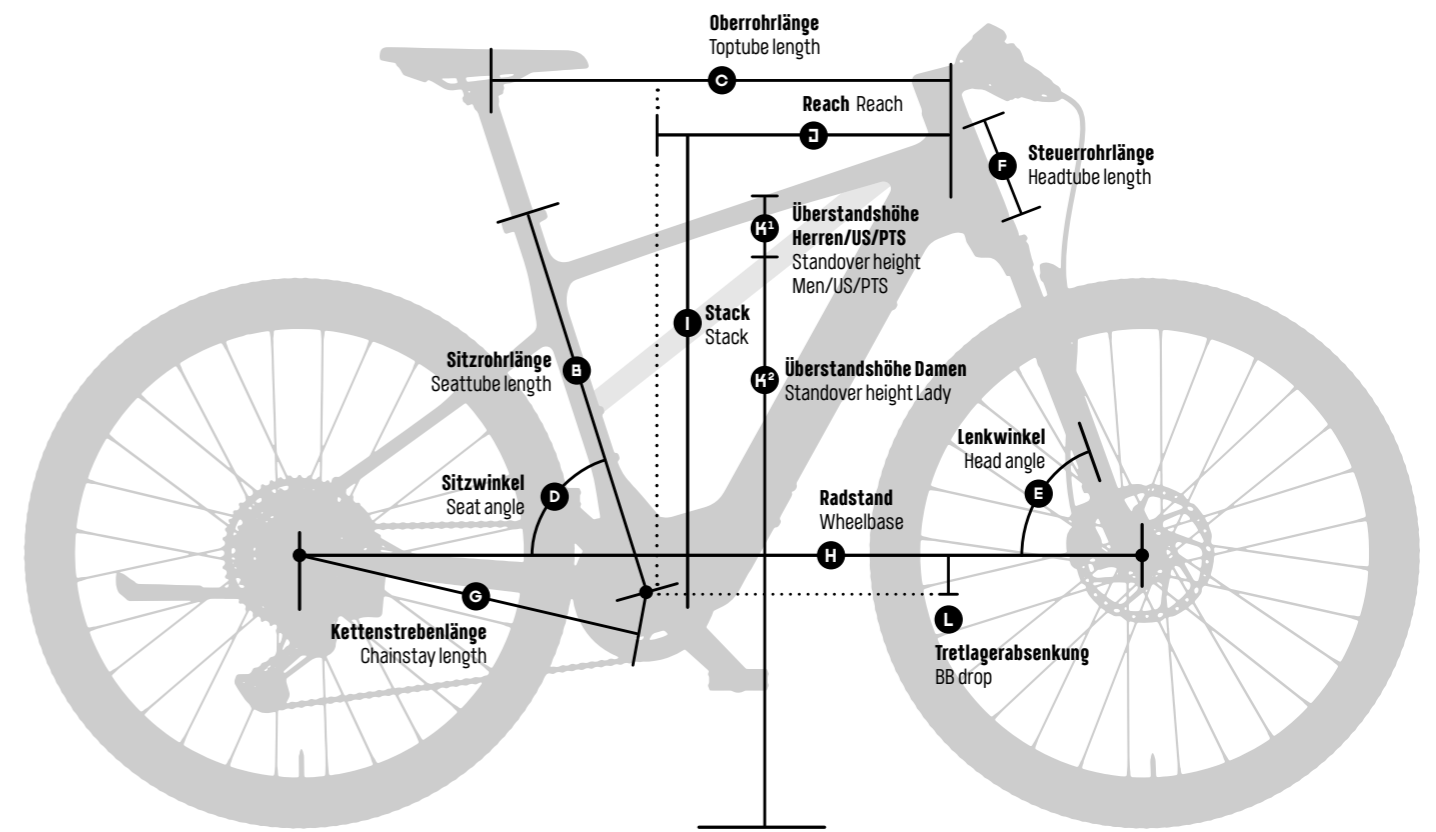

E-TREKKING

	A / SIZE	B	C	D	E	F	G	H	I	J	K1	K2	L
MACINA SPORT CX750 LTD64 MACINA TOUR CX 625 LTD64	46cm / S	460	580	73°	69,5°	120	474	1112	591	399	782	723	62
	51cm / M	510	590	73°	70,5°	137	474	1112	611	403	816	725	62
	56cm / L	560	600	73°	70,5°	155	474	1123	628	408	848	726	62
	60cm / XL	600	615	73°	70,5°	174	474	1138	646	418	875	753	62
MACINA TOUR CX 625 LTD64 US	43cm / XS	430	585	71,5°	68°	165	487	1131	626	375	412	-	62
	46cm / S	460	590	71,5°	69°	165	487	1125	630	379	412	-	62
	51cm / M	510	600	71,5°	70°	174	487	1124	643	385	412	-	62
	56cm / L	560	615	71,5°	70°	190	487	1139	658	395	412	-	62
60cm / XL	600	635	71,5°	70°	195	487	1159	663	413	412	-	62	
MACINA TOUR P500 LTD64 US	46cm / S	430	580	71,5°	69,5°	160	474	1097	622	372	412	-	60
	51cm / M	460	590	71,5°	70°	160	474	1101	624	381	412	-	60
	56cm / L	510	600	71,5°	70°	174	474	1111	638	387	412	-	60
	60cm / XL	560	615	71,5°	70°	190	474	1127	653	397	412	-	60
MACINA SPORT SX PRIME	46cm / S	460	576	74,2°	71,7°	120	452	1077	572	415	776	740	64,4
	51cm / M	510	586	74,2°	71,7°	137	452	1088	588	420	792	737	64,4
	56cm / L	560	596	74,2°	71,7°	155	452	1099	605	425	825	747	64,3
	60cm / XL	600	611	74,2°	71,7°	174	452	1115	622	435	854	-	64,2
MACINA CROSS SX ELITE MACINA SPORT SX ELITE	46cm / S	460	580	73°	70,5°	120	452	1082	580	403	789	676	55
	51cm / M	510	590	73°	70,5°	137	452	1092	596	408	803	684	55
	56cm / L	560	600	73°	70,5°	155	452	1103	613	413	837	698	55
	60cm / XL	600	615	73°	70,5°	174	452	1119	631	422	866	-	55
MACINA CROSS SX 20 MACINA SPORT SX 10 + 20	46cm / S	460	580	73°	70,5°	120	452	1082	583,9	401,5	788	697	55
	51cm / M	510	590	73°	70,5°	137	452	1092	599,9	406,6	818	709	55
	56cm / L	560	600	73°	70,5°	155	452	1103	616,9	411,4	851	716	55
	60cm / XL	600	615	73°	70,5°	174	452	1119	634,9	420,9	880	-	55
MACINA SPORT SX 10 + 20 US	43cm / XS	430	575	72,2° (73°)	69,5°	137	452	1077	600,7	382,1	414	-	60
	46cm / S	460	580	72,2° (73°)	70,0°	137	452	1076	602,9	386,4	414	-	60
	51cm / M	510	590	72,2° (73°)	70,5°	155	452	1081	621,9	390,3	414	-	60
	56cm / L	560	600	72,2° (73°)	70,5°	174	452	1092	639,9	394,6	414	-	60