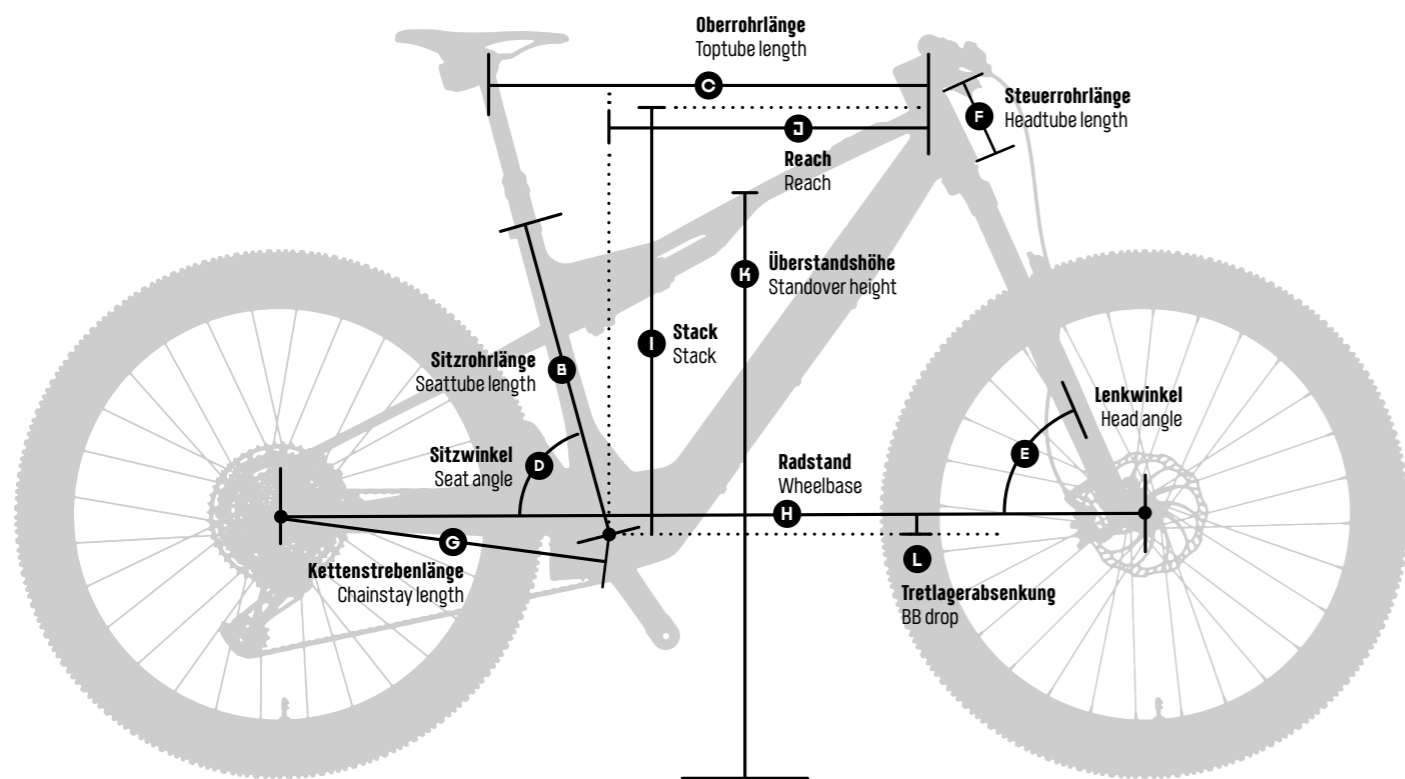

E-MTB

	A / SIZE	B	C	D	E	F	G	H	I	J	K	L
MACINA KARPOHO LTD64 ABS + LTD64 DIMMIX	43cm / 17" / M	430	590	76.5° (74.6°)	65.3°	100	442	1214	603	445	796	7
	48cm / 19" / L	450	610	76.5° (74.7°)	65.3°	110	442	1236	612	463	799	7
	53cm / 21" / XL	480	630	76.5° (74.8°)	65.3°	125	442	1259	626	480	801	7
MACINA SCARP SX	43cm / 17" / M	430	600	76.5° (75°)	66°	90	451	1208	601	456	809	30
	48cm / 19" / L	450	620	76.5° (75°)	66°	105	451	1231	615	472	817	30
	53cm / 21" / XL	480	650	76.5° (75°)	66°	120	451	1264	629	499	825	30
MACINA CHACANA LTD64	43cm / 17" / M	430	585	74.5° (72.6°)	67°	110	476	1190	621	410	801	38
	48cm / 19" / L	450	610	74.5° (72.6°)	67°	120	476	1216	630	435	803	38
	53cm / 21" / XL	480	635	74.5° (72.6°)	67°	130	476	1243	640	460	807	38
MACINA LYCAN LTD64	38cm / 15" / S	400	565	74.4°	66°	120	450	1151	600	397	786	15
	43cm / 17" / M	430	585	74.5°	67°	120	450	1165	602	418	785	15
	48cm / 19" / L	450	610	74.7°	67°	130	450	1192	612	442	790	15
	53cm / 21" / XL	480	635	74.9°	67°	140	450	1218	621	468	791	15
MACINA RLP LTD64	38cm / 15" / S	400	579	73°	68.5°	120	474	1135	618	390	797	60
	43cm / 17" / M	430	589	73°	68.5°	120	474	1145	618	400	806	60
	48cm / 19" / L	480	605	73°	69°	125	474	1156	625	414	807	60
	53cm / 21" / XL	530	625	73°	69°	137	474	1177	636	430	834	60
	57cm / 22.5" / XXL	570	645	73°	69°	150	474	1197	649	447	860	60
MACINA RACE SX	43cm / 17" / M	430	585	73° (74°)	69.5°	125	460	1107	617	396.4	804	62
	48cm / 19" / L	480	605	73° (73.8°)	71°	125	460	1110	623.5	414.4	818	62
	53cm / 21" / XL	530	625	73° (73.5°)	71°	137	460	1130	634.8	430.9	848	62