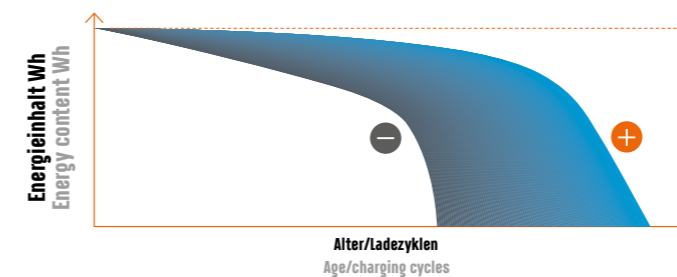

Rahmenakku

Sportlich-dynamisch: Der PowerPack liegt als Rahmenakku nah am Schwerpunkt und sorgt für eine optimale Gewichtsverteilung.

Frame battery

Sporty & dynamic: When used as a frame battery, the PowerPack sits close to the centre of gravity of your eBike to ensure optimal weight distribution.

* Nur mit Komponenten des smarten Systems verfügbar.

LEBENSDAUER

Tipps für viele gemeinsame Kilometer

– Faktoren, die die Lebensdauer verkürzen: → Starke Beanspruchung → Lagerung bei über 30 °C Umgebungstemperatur → Längere Lagerung in ganz vollem oder völlig leerem Zustand → Abstellen des eBikes in der prallen Sonne	+ Faktoren, die die Lebensdauer verlängern: → Geringe Beanspruchung → Lagerung bei einer Temperatur zwischen 10 und 20 °C → Lagerung in einem ca. 30 – 60%igen Ladezustand → Abstellen des eBikes im Schatten oder in kühlen Räumen

– Factors that shorten the service life: → Heavy-load use → Storage at over 30°C ambient temperature → Prolonged storage in a fully charged or fully discharged state → Parking the eBike in direct sunlight	+ Factors that extend the service life: → Low-load use → Storage at a temperature between 10 and 20°C → Storage at approx. 30 – 60 % charge status → Parking the eBike in the shade or a cool location

Die Abbildung zeigt typische Verläufe für den Energieinhalt über Nutzungsdauer und -häufigkeit.

The figure shows typical curves for energy content over usage duration and frequency.

Reichweite selbst berechnen:

Mit dem Reichweiten-Assistenten können typische Reichweiten unter verschiedenen Rahmenbedingungen ermittelt werden.

[ktm-bikes.at/de/service/range-assistent](https://www.ktm-bikes.at/de/service/range-assistent)

Calculate the range yourself:

You can use the Range Assistant to calculate typical ranges under various conditions.

[ktm-bikes.at/service/range-assistent](https://www.ktm-bikes.at/service/range-assistent)