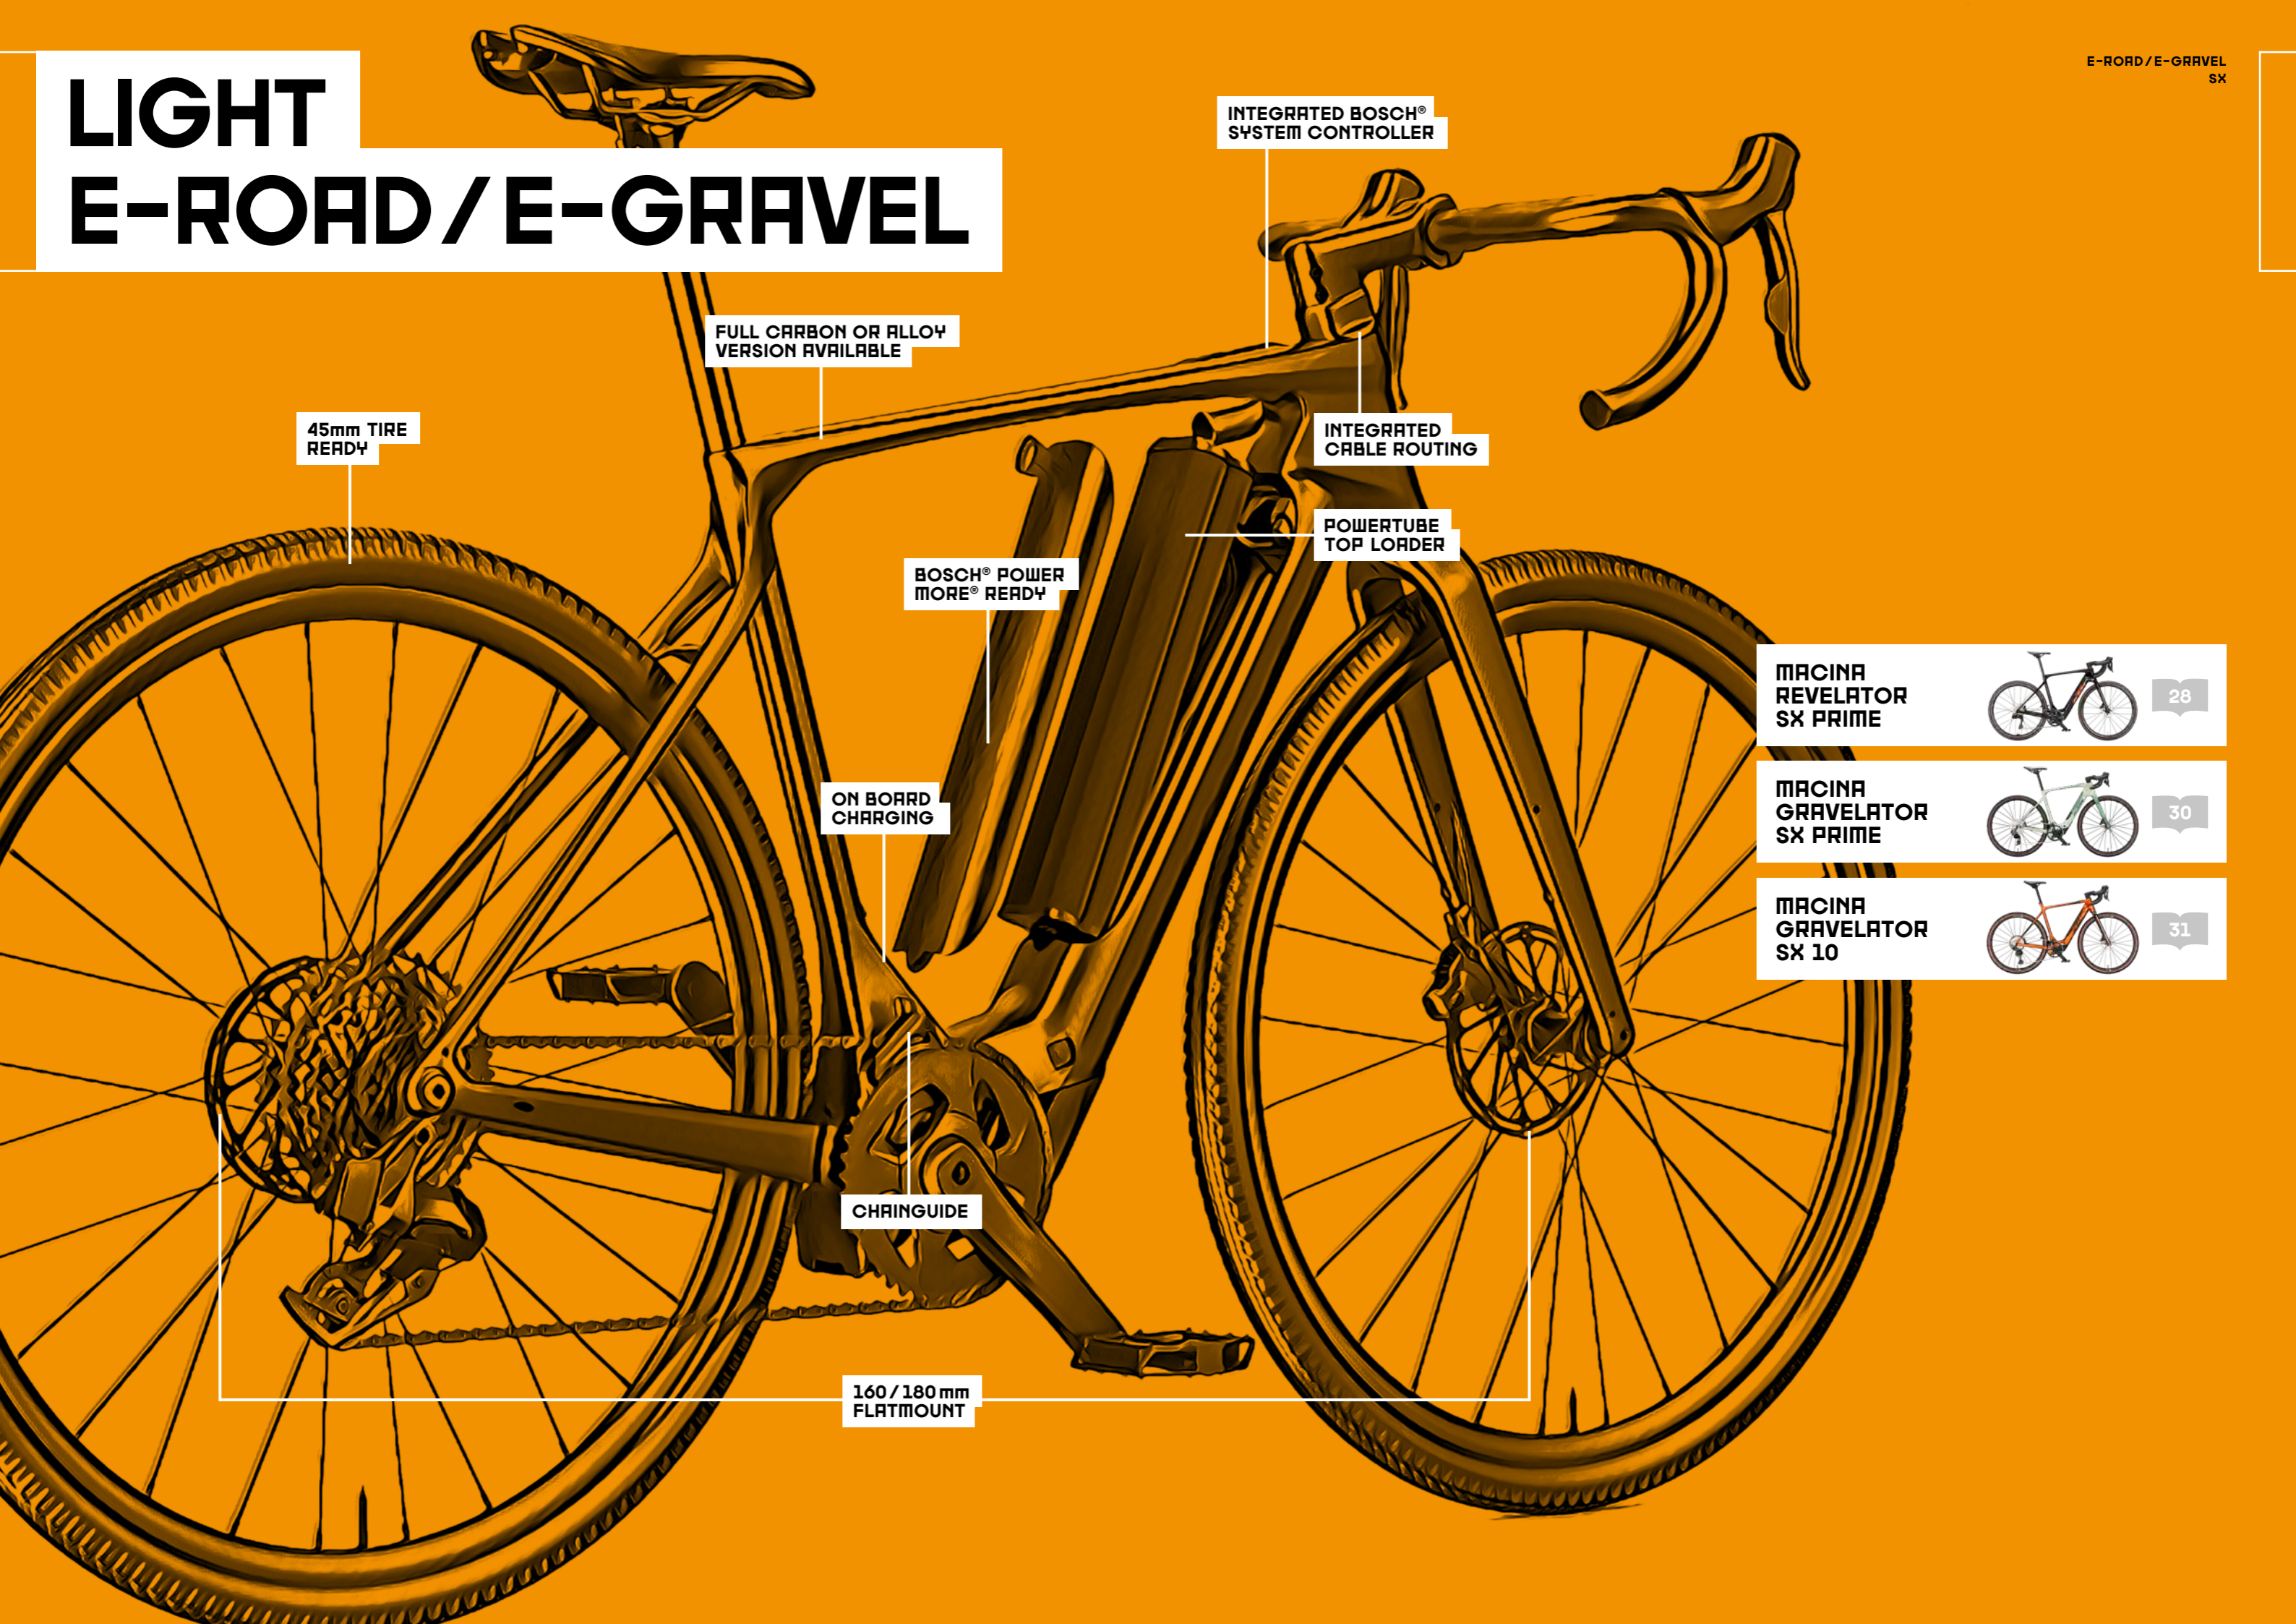

LIGHT E-ROAD / E-GRAVEL

45mm TIRE
READY

FULL CARBON OR ALLOY
VERSION AVAILABLE

INTEGRATED BOSCH®
SYSTEM CONTROLLER

INTEGRATED
CABLE ROUTING

POWERTUBE
TOP LOADER

BOSCH® POWER
MORE® READY

ON BOARD
CHARGING

CHAINGUIDE

160 / 180 mm
FLATMOUNT

MACINA
REVELATOR
SX PRIME

28

MACINA
GRAVELATOR
SX PRIME

30

MACINA
GRAVELATOR
SX 10

31