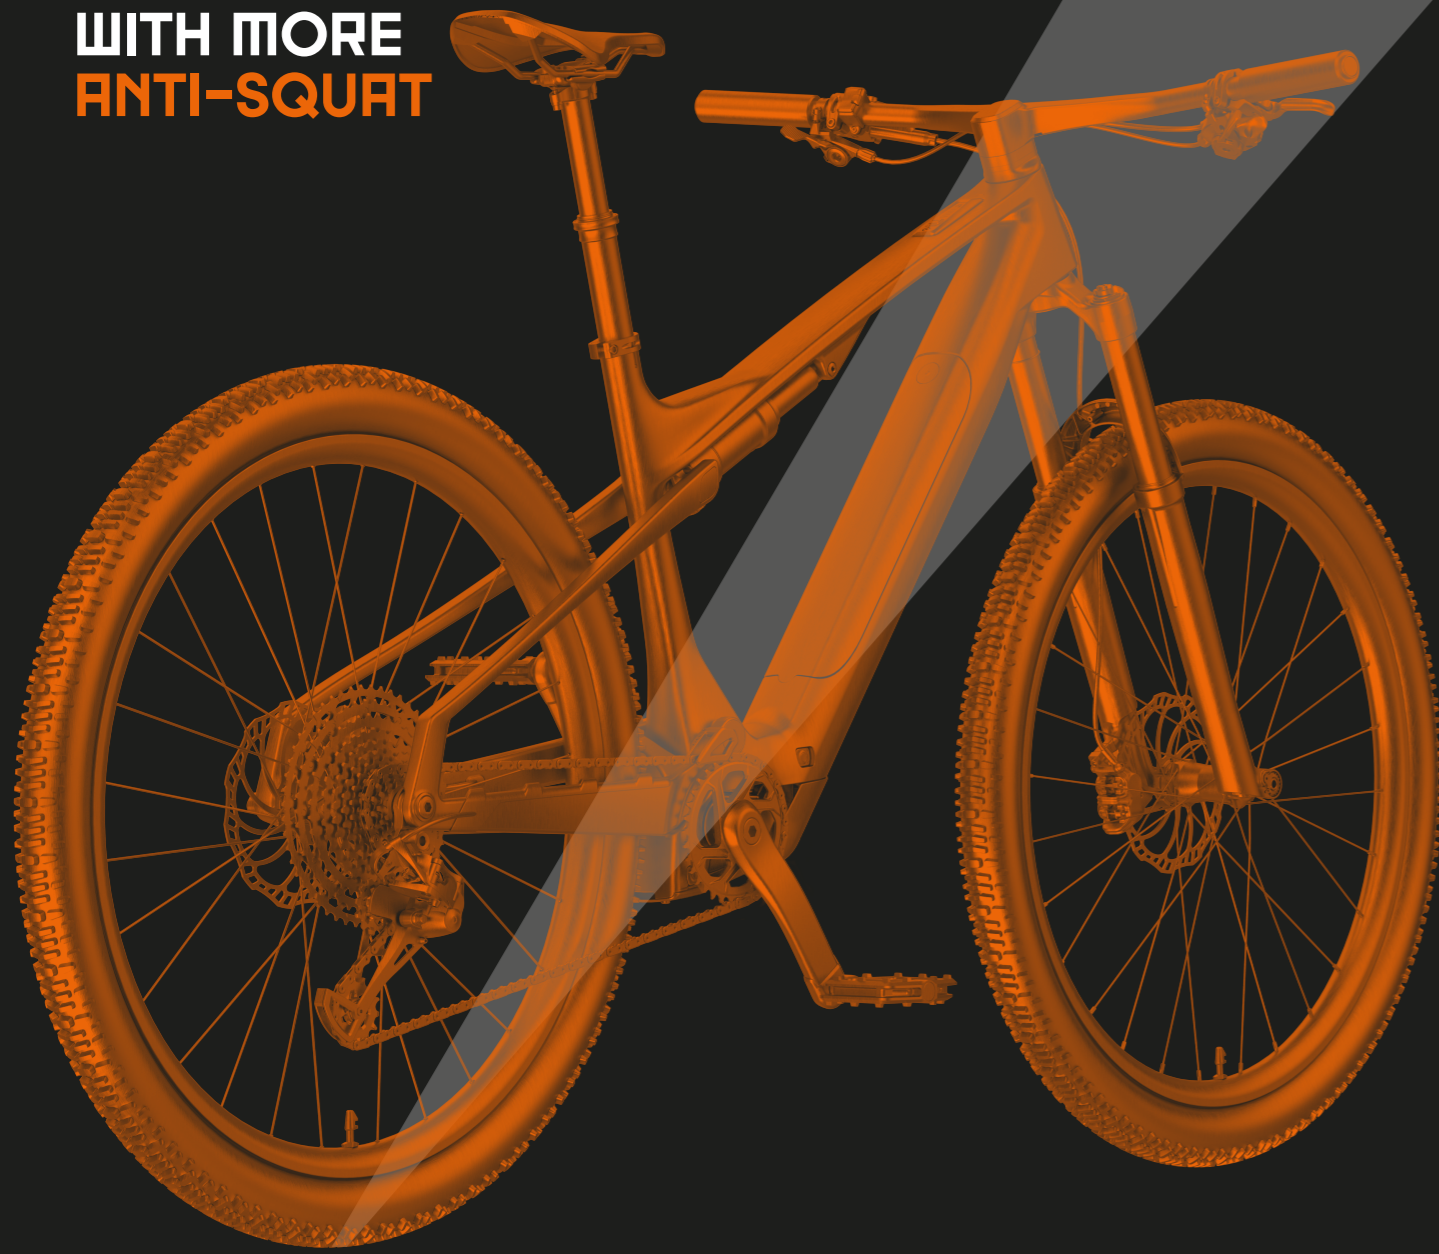

YOUR FRAMESIZE

281

GEO

282

BOSCH INFO

294

ADVANCED KINEMATIC WITH MORE ANTI-SQUAT

100% ANTI-SQUAT ZONE