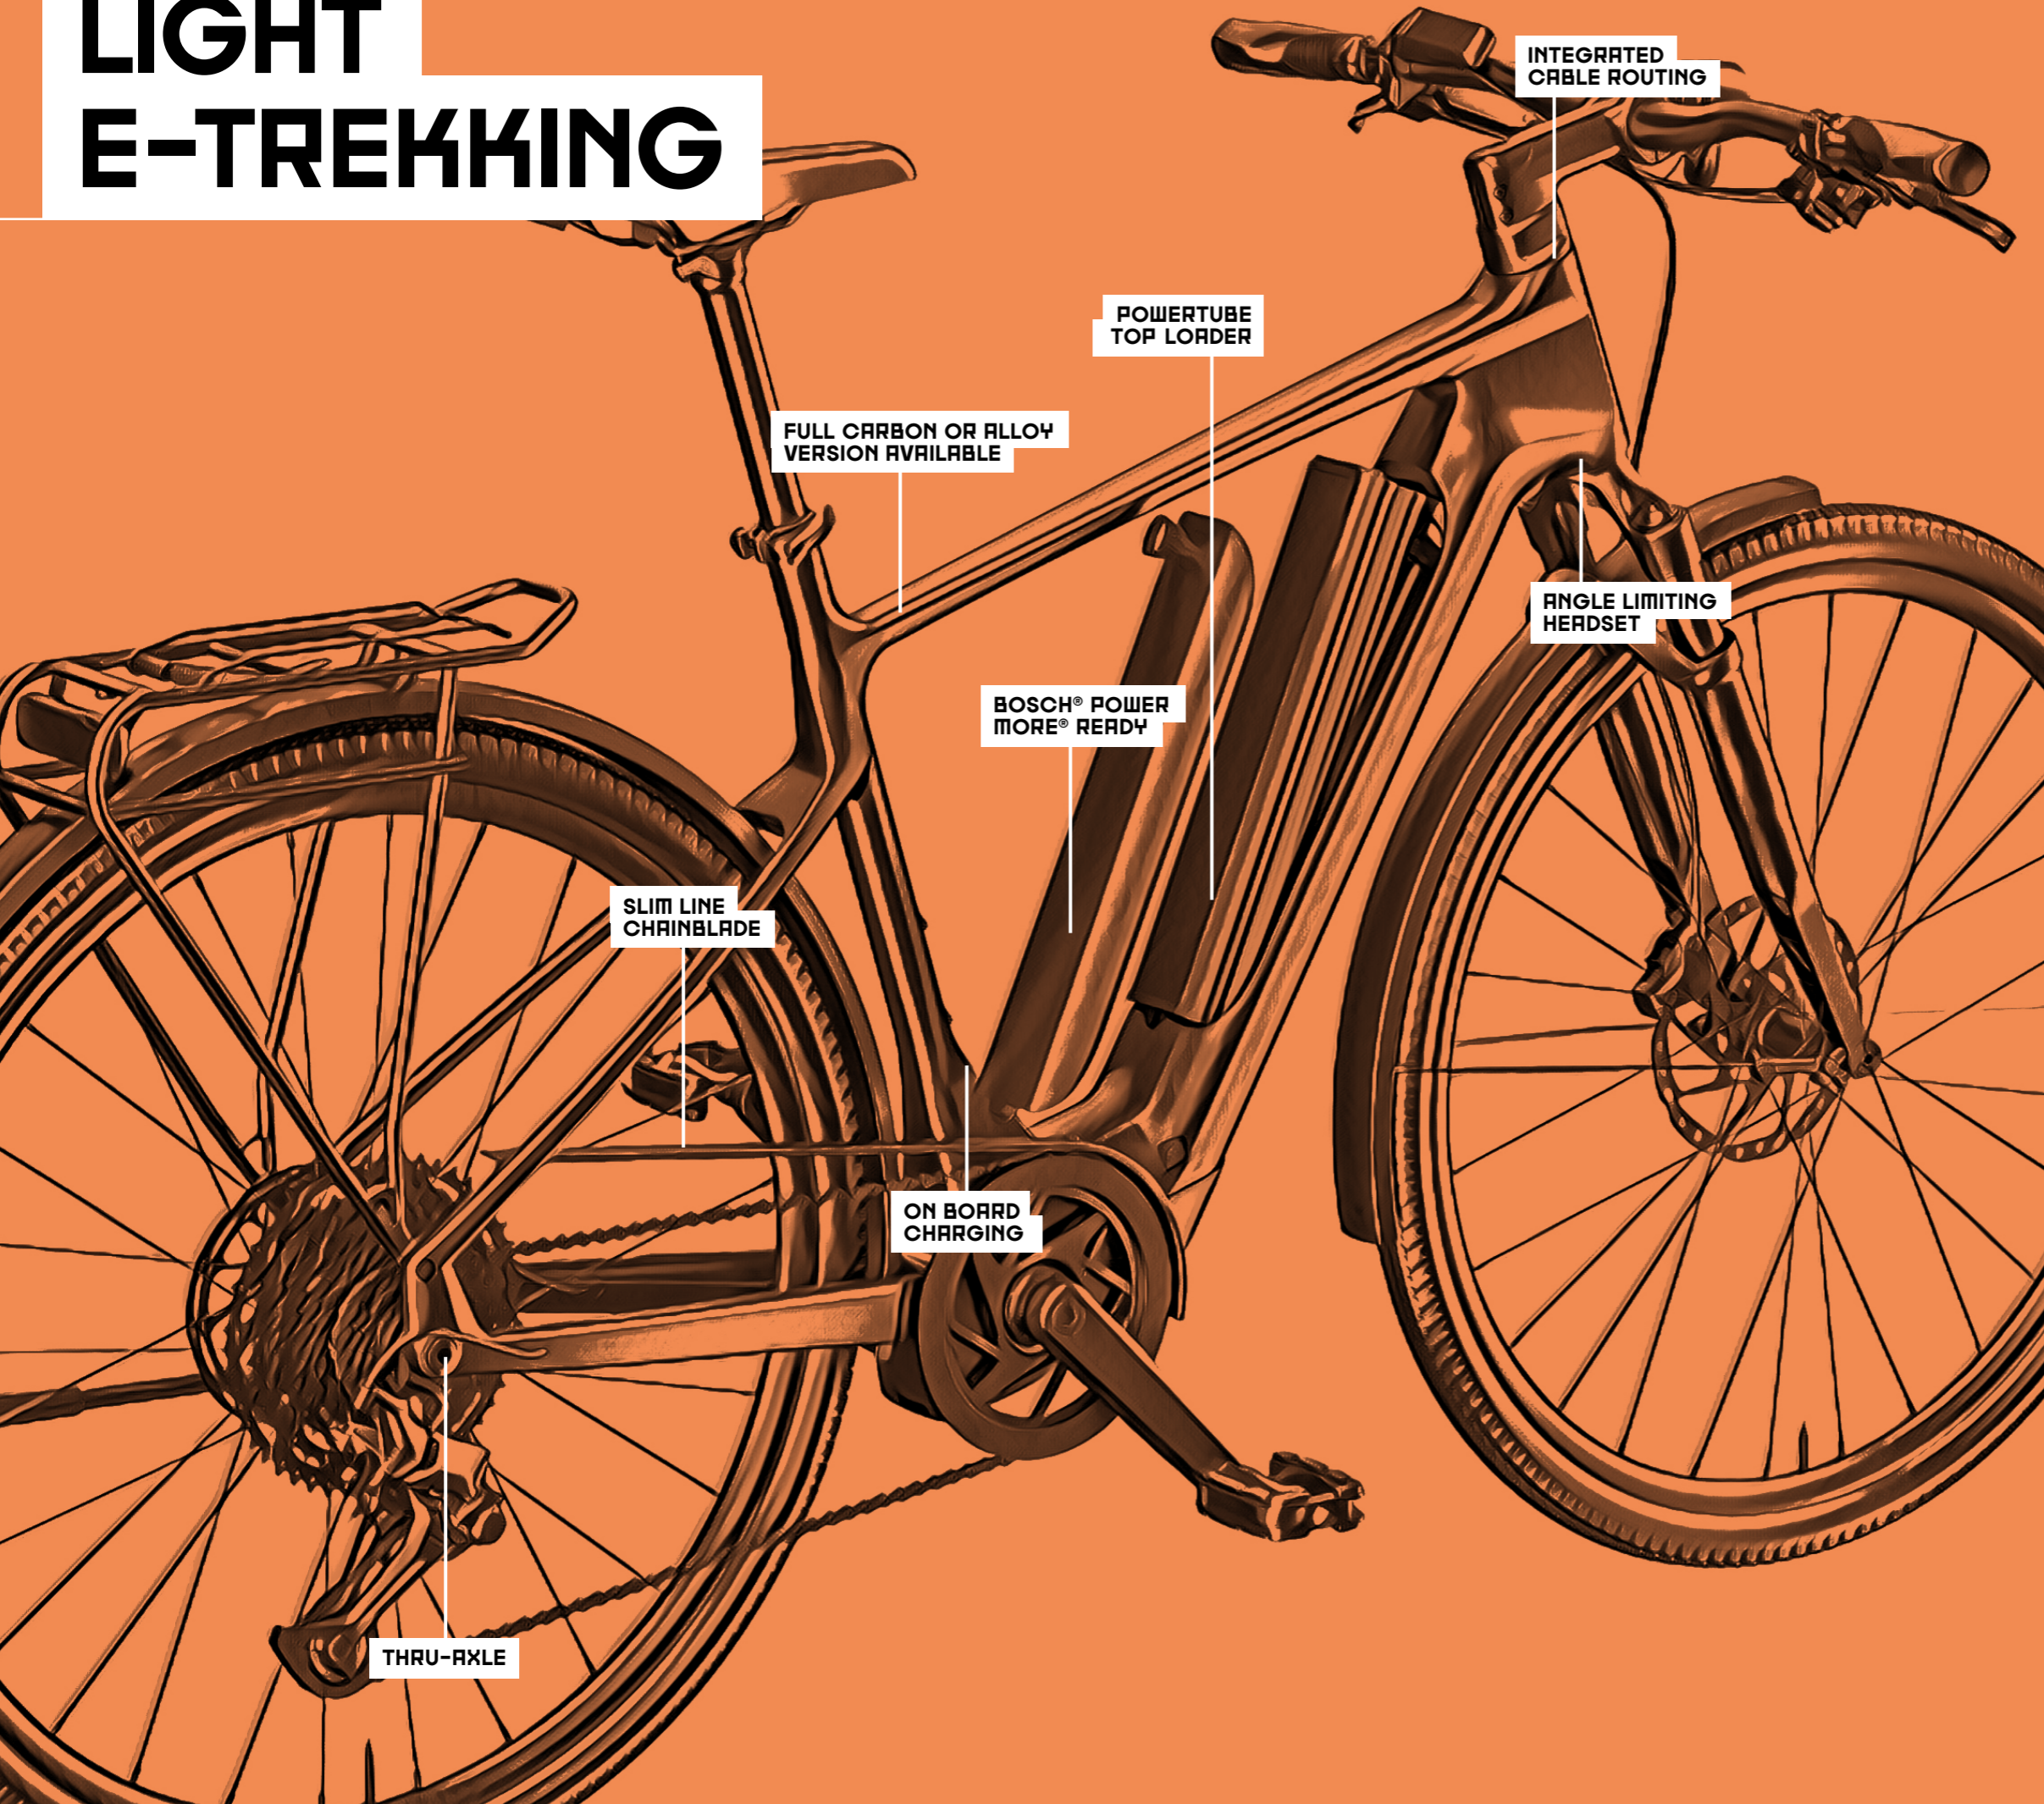

BURNT ORANGE (DARK ORANGE+ORANGE)

🔧 1240271109	49cm / XS
🔧 1240271112	52cm / S
🔧 1240271115	55cm / M
🔧 1240271117	57cm / L
🔧 1240271119	59cm / XL

LIGHT E-TREKKING

INTEGRATED
CABLE ROUTING

POWERTUBE
TOP LOADER