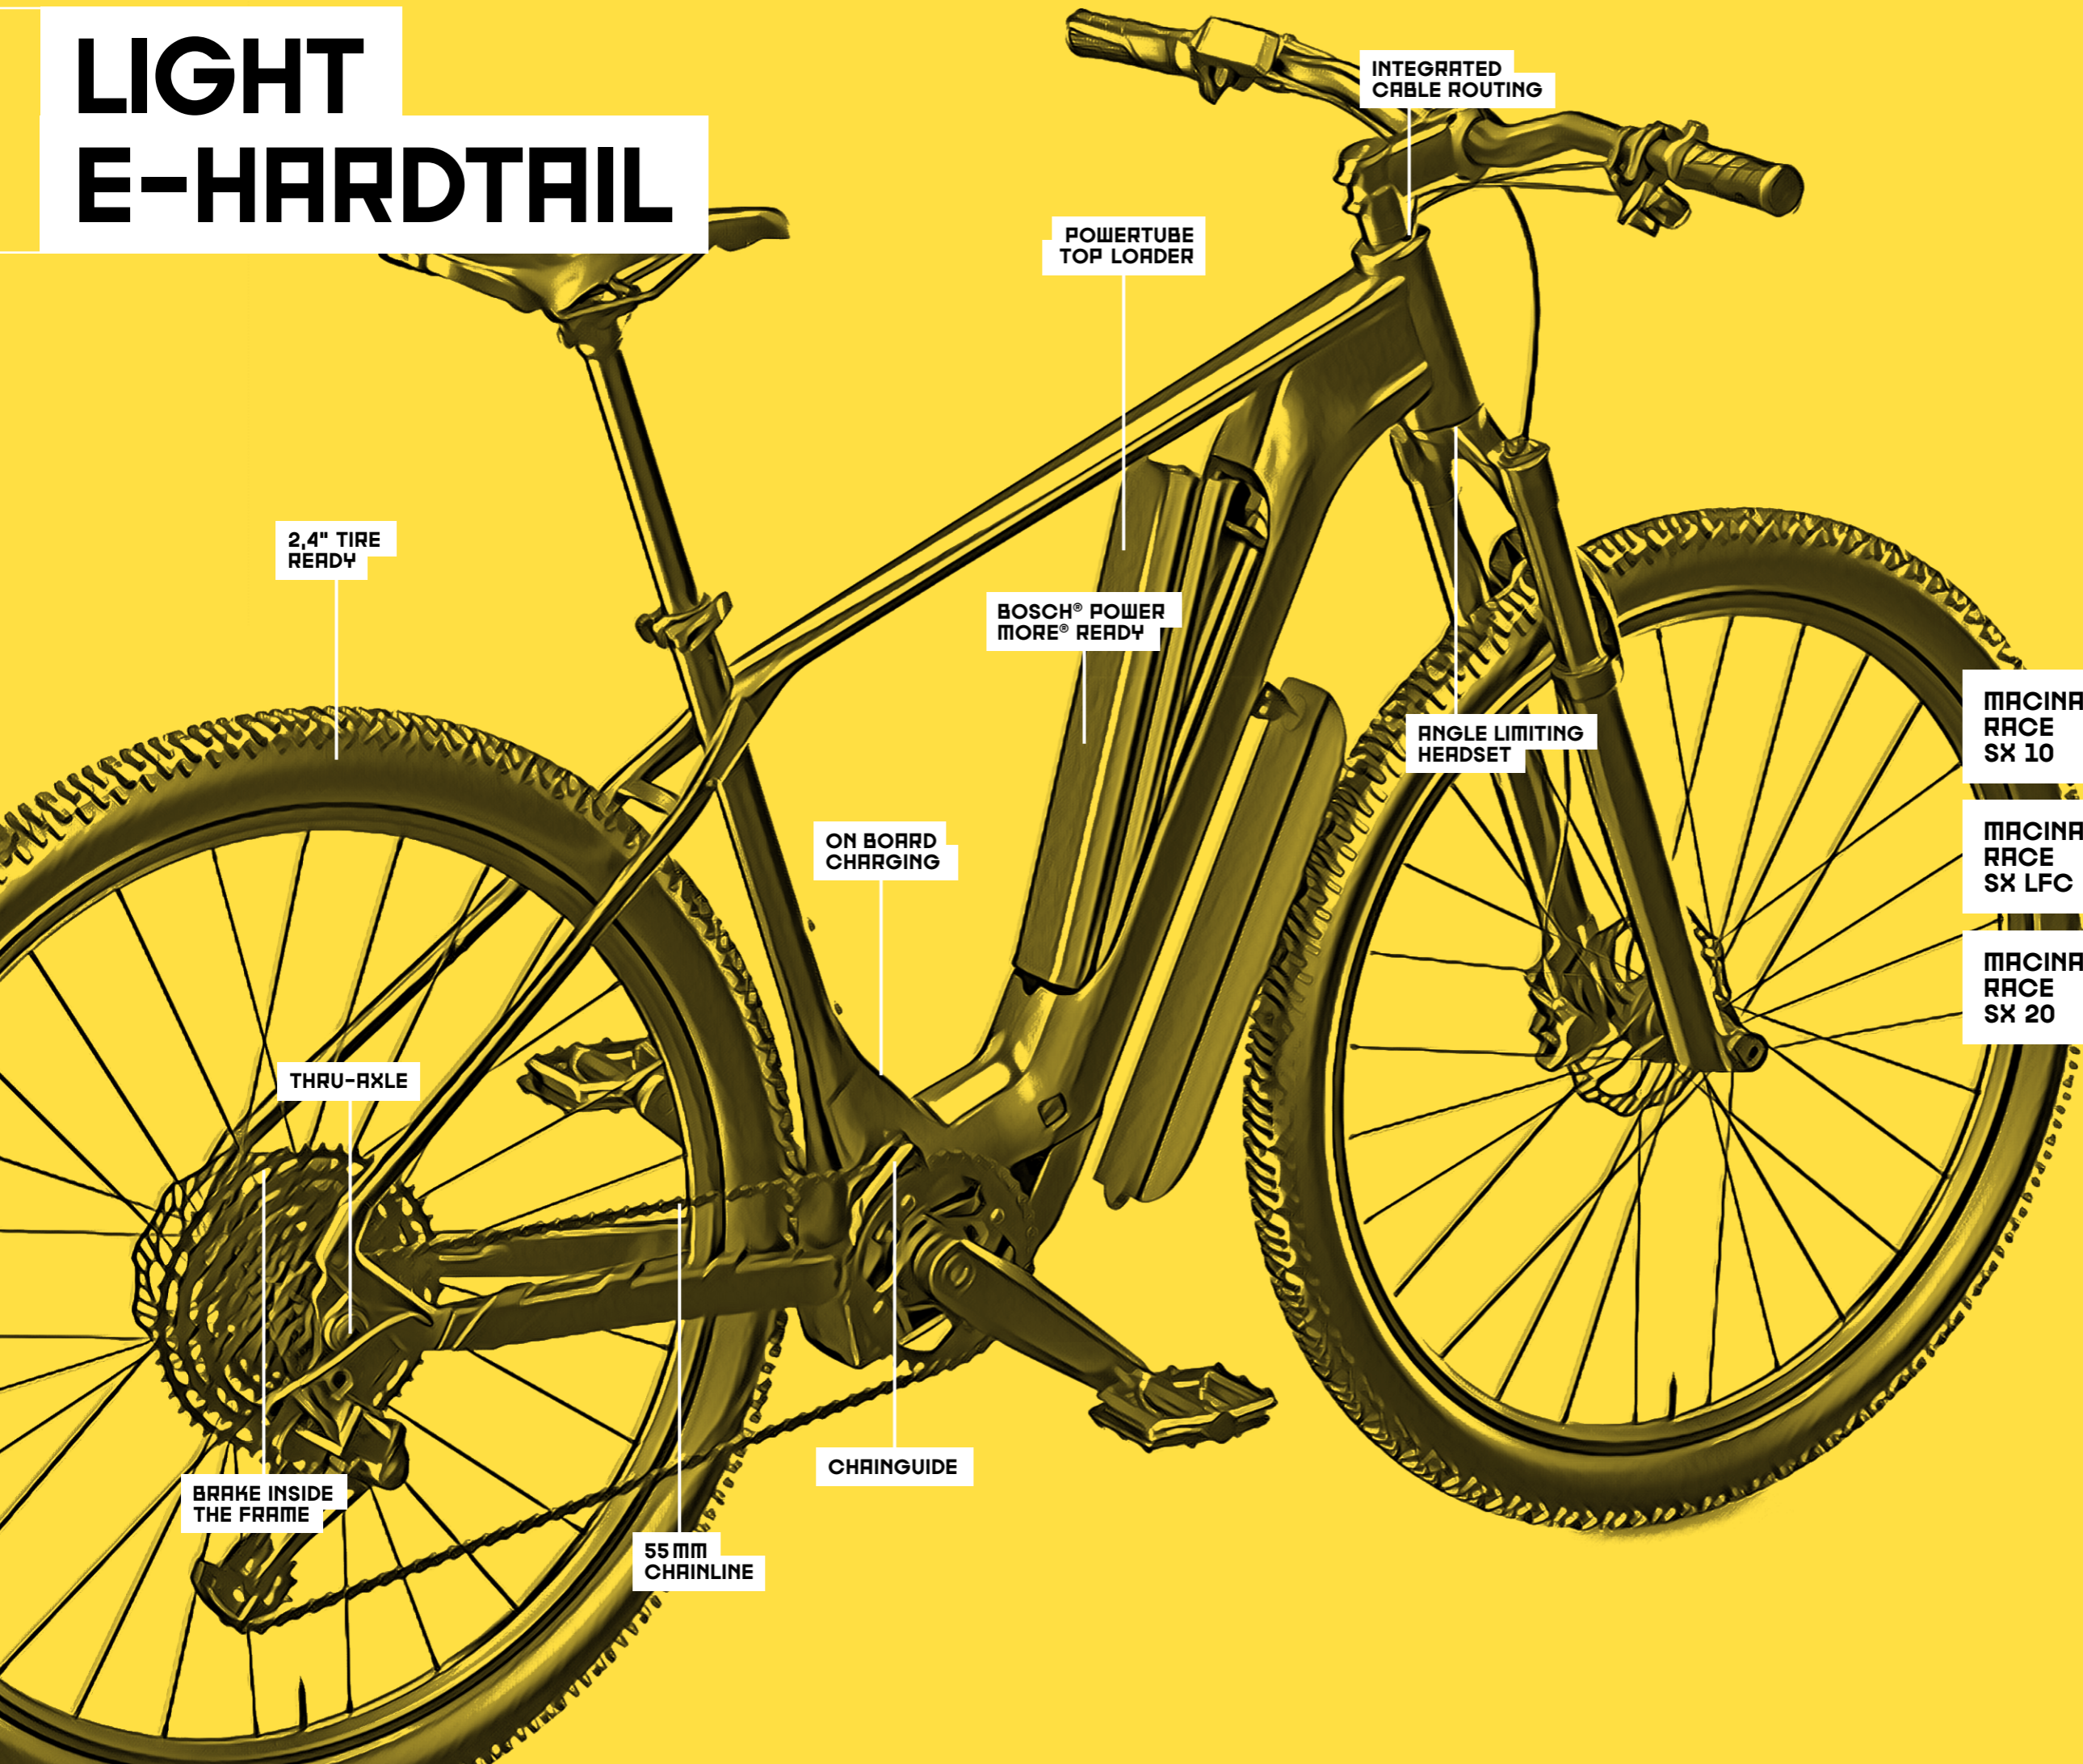

LIGHT E-HARDTAIL

2,4" TIRE
READY

POWER TUBE
TOP LOADER

INTEGRATED
CABLE ROUTING

BOSCH® POWER
MORE® READY

ANGLE LIMITING
HEADSET

ON BOARD
CHARGING

THRU-AXLE

BRAKE INSIDE
THE FRAME

55 MM
CHAINLINE

CHAINGUIDE

MACINA
RACE
SX 10 18

MACINA
RACE
SX LFC 20

MACINA
RACE
SX 20 21