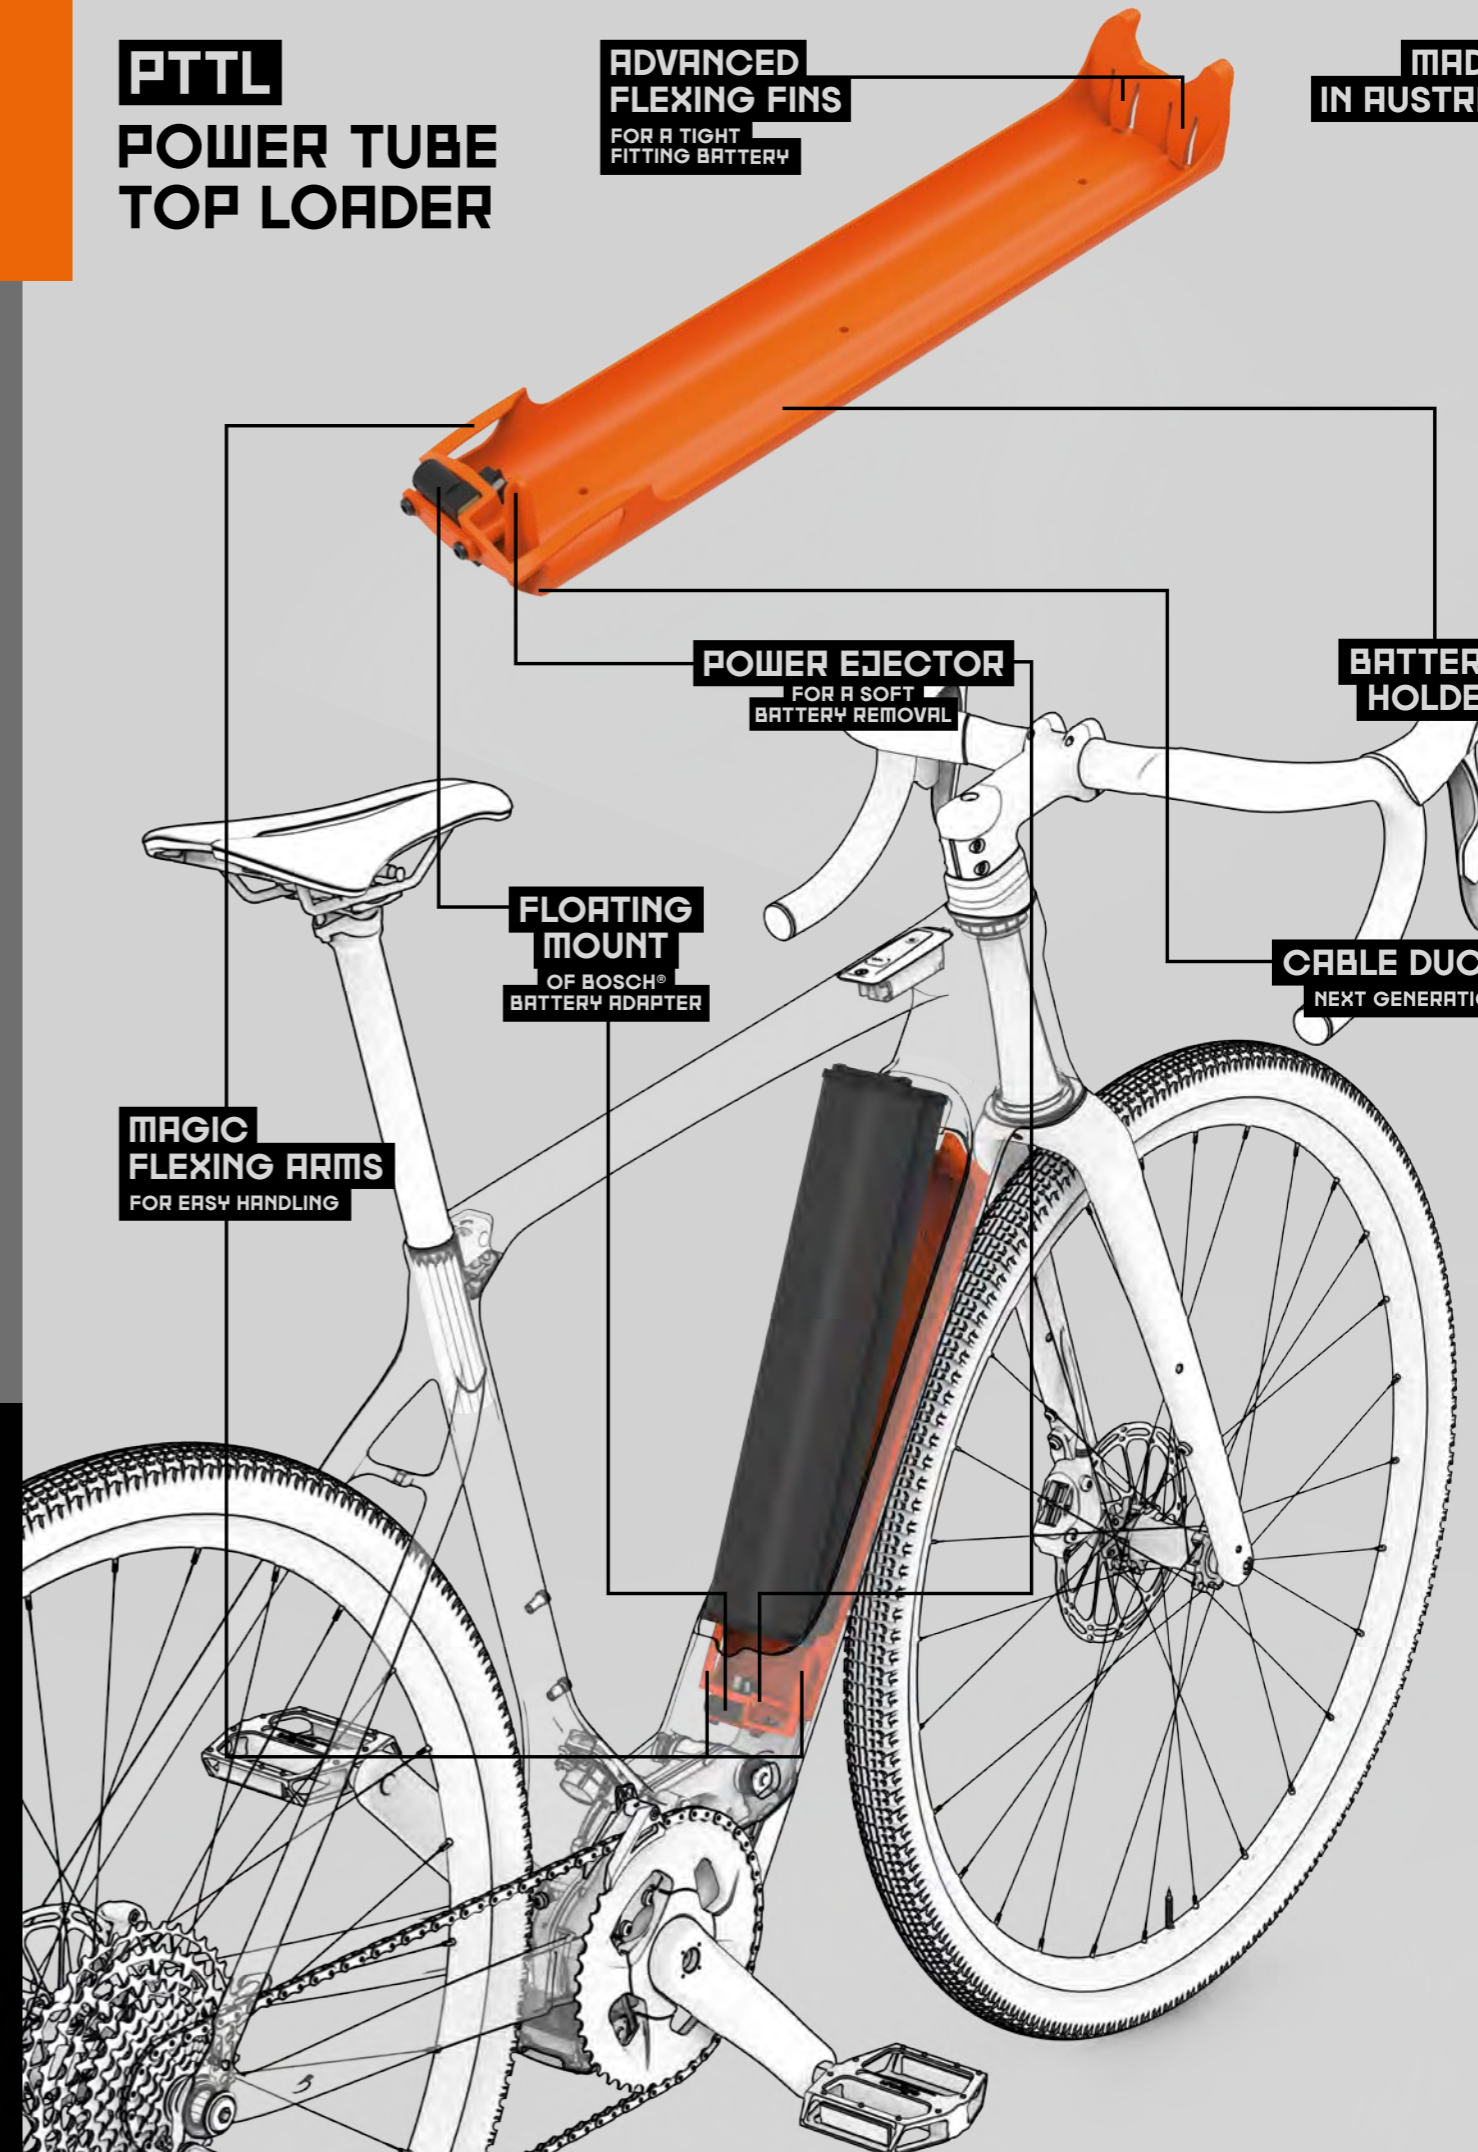

POWER ARMS

FOR A TIGHT FITTING BATTERY

PTTL POWER TUBE TOP LOADER

ADVANCED FLEXING FINNS

FOR A TIGHT FITTING BATTERY

MADE IN AUSTRIA

POWER EJECTOR

FOR A SOFT BATTERY REMOVAL

BATTERY HOLDER

FLOATING MOUNT

OF BOSCH® BATTERY ADAPTER

CABLE DUCT

NEXT GENERATION

MAGIC FLEXING ARMS

FOR EASY HANDLING

MOUNTING OPTIONS