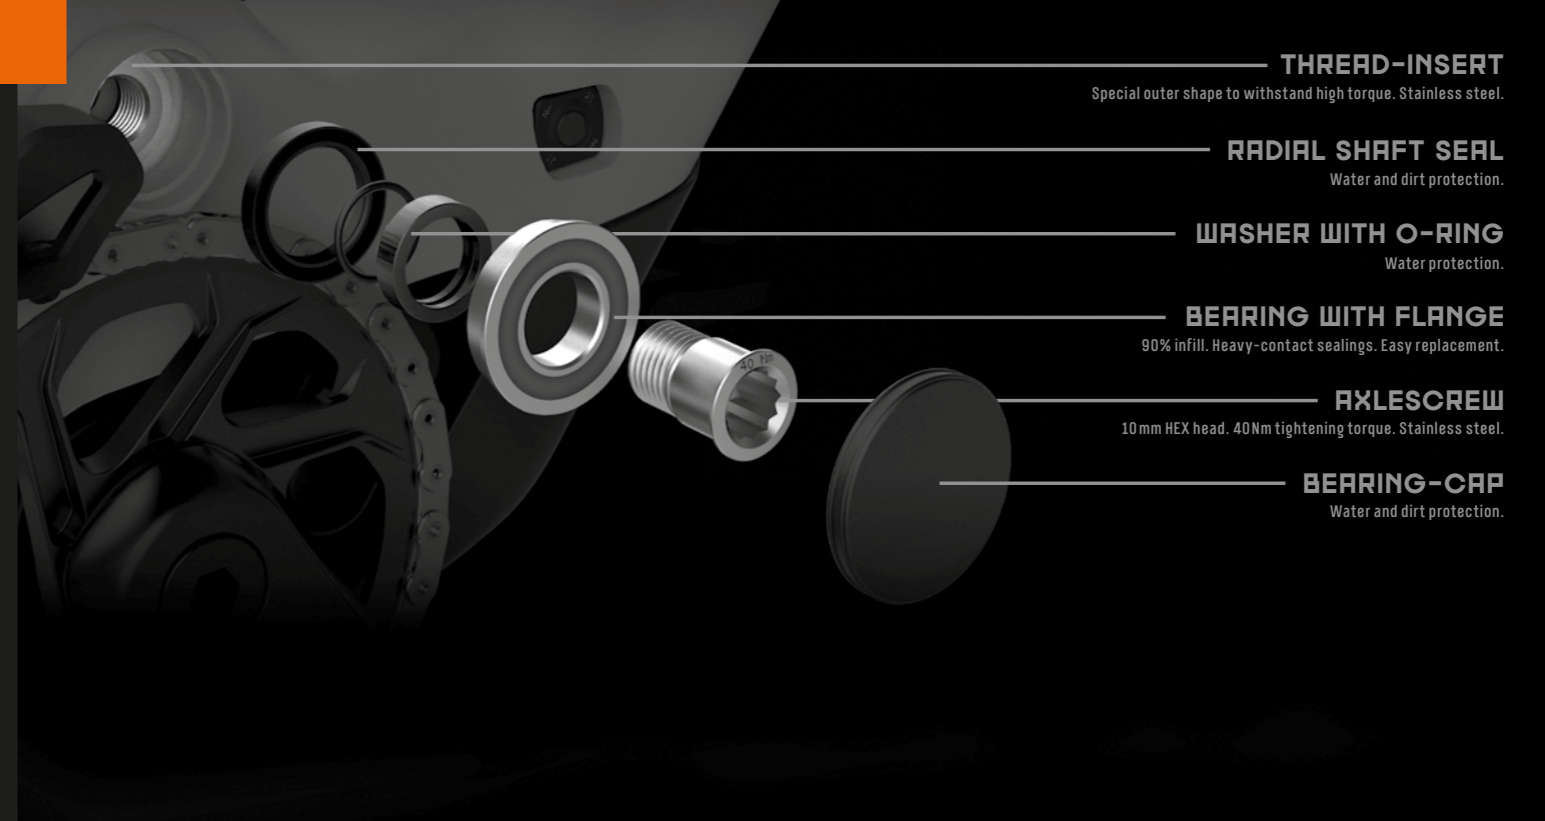

SUBMARINE MAIN-PIVOT

THREAD-INSERT

Special outer shape to withstand high torque. Stainless steel.

RADIAL SHAFT SEAL

Water and dirt protection.

WASHER WITH O-RING

Water protection.

BEARING WITH FLANGE

90% infill. Heavy-contact sealings. Easy replacement.

AXLESCREW

10mm HEX head. 40Nm tightening torque. Stainless steel.

BEARING-CAP

Water and dirt protection.