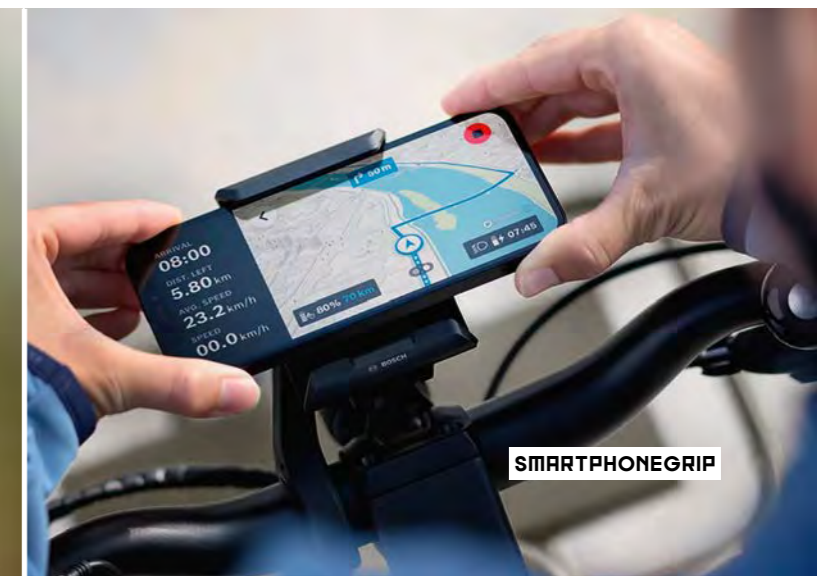

The smart system

SMARTPHONEGRIP

Use your smartphone as an eBike display

- Riding modes via the Flow app
- Ergonomic control
- Secure grip
- Full smartphone battery

PURION

INTUVIA 100

KIOX 300

SMARTPHONEGRIP