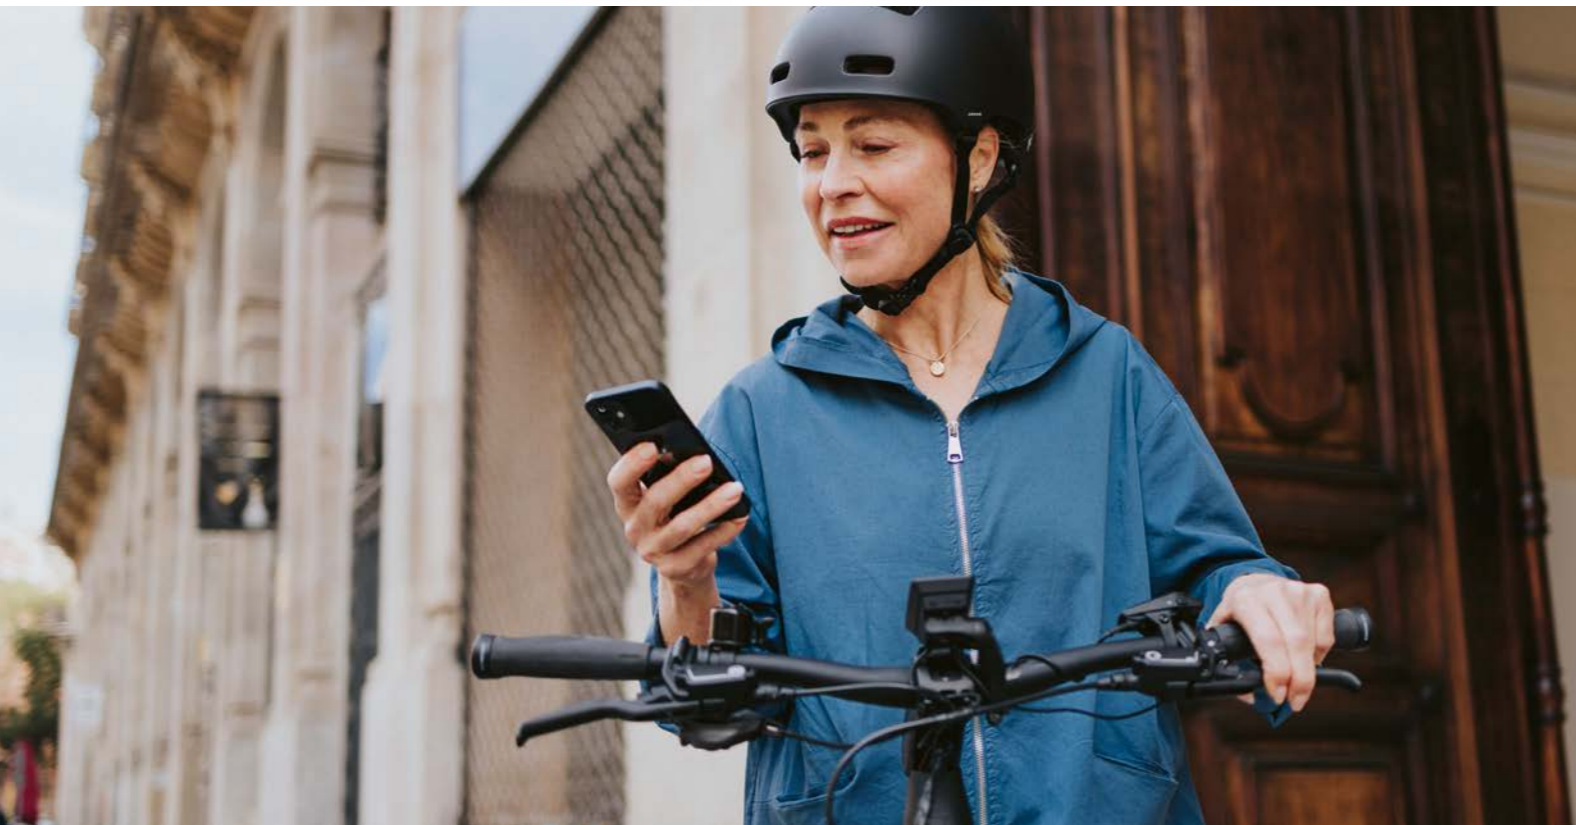

Improving braking behaviour

Your braking statistics can be viewed on your display – the Kiox 300.