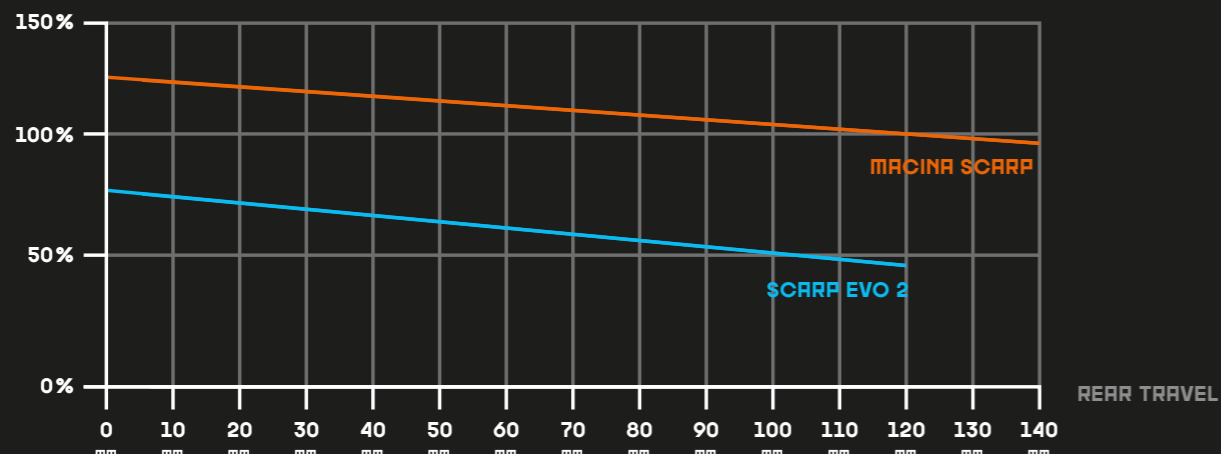

ADVANCED KINEMATIC WITH MORE ANTI-SQUAT

100% ANTI-SQUAT ZONE

SUBMARINE MAIN-PIVOT

THREAD-INSERT

Special outer shape to withstand high torque. Stainless steel.

RADIAL SHAFT SEAL

Water and dirt protection.

WASHER WITH O-RING

Water protection.

BEARING WITH FLANGE

90% infill. Heavy-contact sealings. Easy replacement.

AXLESCREW

10mm HEX head. 40Nm tightening torque. Stainless steel.

BEARING-CAP

Water and dirt protection.

SPECIAL SHAPED CS-PROTECTOR

WITH AIR BUMPS FOR A SILENT RIDE

ADVANCED CABLE SEALING

INTERNAL CABLE ROUTING

FULL COVERED FROM TOP TO END

CHAINGUIDE
small and simple

CS-PROTECTOR
that COVERS THE HOLE OR SEALS YOUR CABLE