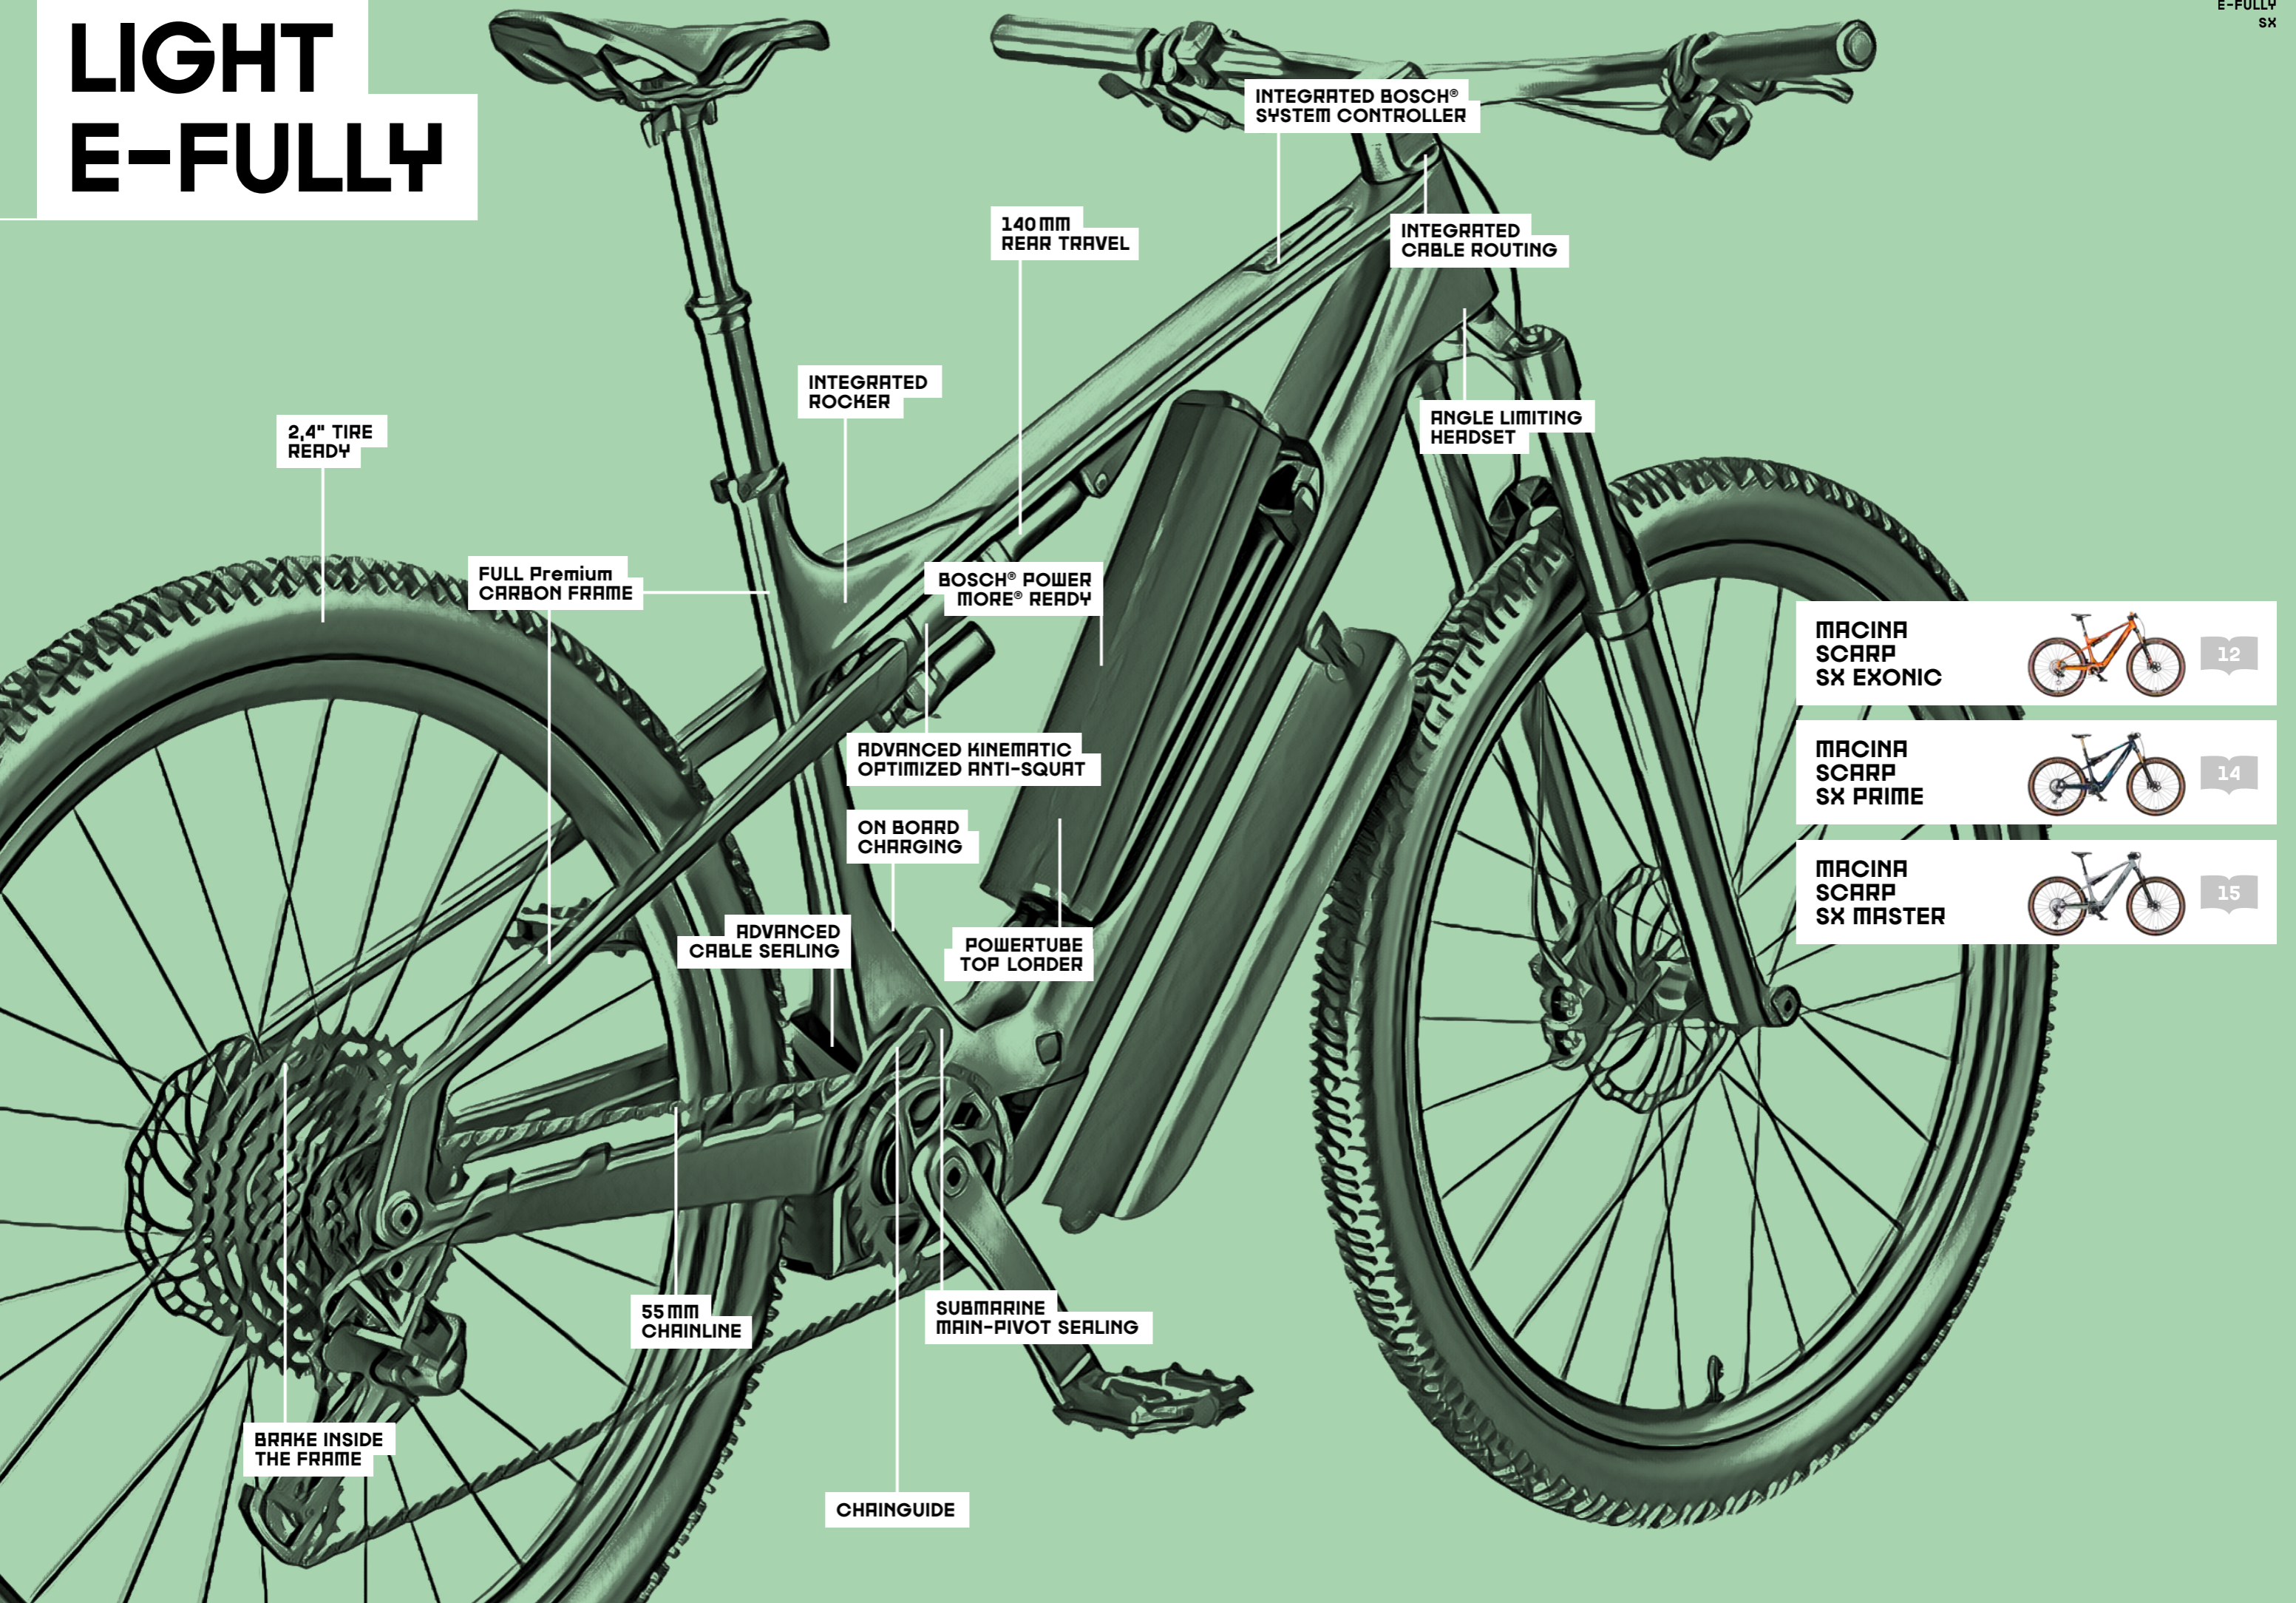

MACINA
SPORT
SX 20

39

LIGHT E-FULLY

E-FULLY
SX

2,4" TIRE
READY

FULL Premium
CARBON FRAME

BRAKE INSIDE
THE FRAME

55 mm
CHAINLINE