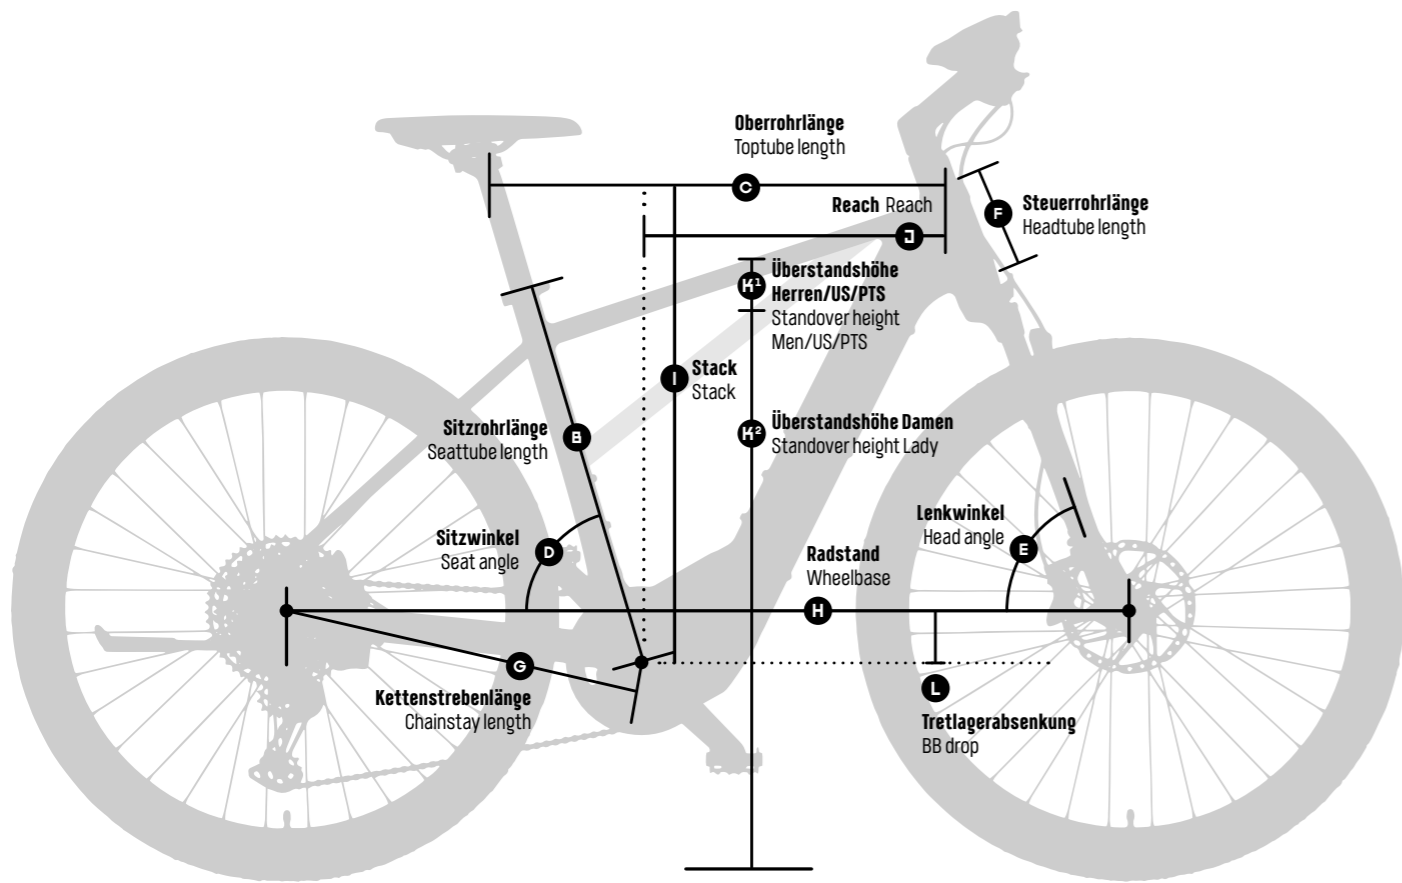

E-TREKKING

	A / SIZE	B	C	D	E	F	G	H	i	j	H¹	H²	L	
MACINA RERA 771 LFC US	43cm / XS	430	585	70.3°	66.8°	165	487	1141	633	363	418	-	51	
	46cm / S	460	590	70.3°	67.8°	165	487	1135	639	365	418	-	51	
	51cm / M	510	600	70.3°	68.7°	174	487	1136	652	370	418	-	51	
	56cm / L	560	615	70.3°	68.7°	190	487	1151	667	380	418	-	51	
	60cm / XL	600	635	70.3°	68.8°	195	487	1171	672	399	418	-	51	
MACINA RERA 772 LFC + 571 LFC US	43cm / XS	430	585	70.8°	67.3°	165	487	1140	630	363	413	-	56	
	46cm / S	460	590	70.8°	68.3°	165	487	1133	635	371	413	-	56	
	51cm / M	510	600	70.8°	69.3°	174	487	1130	648	376	413	-	56	
	56cm / L	560	615	70.8°	69.3°	190	487	1147	664	386	413	-	56	
	60cm / XL	600	635	70.8°	69.3°	195	487	1167	688	405	413	-	56	
MACINA RERA 671 + 671 LFC PTS	43cm / XS	430	570	73.0°	69.0°	137	452	1092	606	385	483	-	55	
	46cm / S	460	580	73.0°	70.0°	137	452	1091	610	393	483	-	55	
	51cm / M	510	595	73.0°	70.0°	155	452	1107	627	403	483	-	55	
	56cm / L	560	610	73.0°	70.0°	174	452	1123	645	413	483	-	55	
	60cm / XL	600	630	73.0°	70.0°	190	452	1144	660	428	483	-	55	
MACINA RERA P571 STREET US	43cm / XS	430	580	71.5°	69.5°	160	492	1125	629	373	423	-	55	
	46cm / S	460	590	71.5°	70.0°	160	492	1127	631	379	423	-	55	
	51cm / M	510	605	71.5°	70.0°	174	492	1137	644	385	423	-	55	
	56cm / L	560	626	71.5°	70.0°	190	492	1156	660	398	423	-	55	
	MACINA CROSS 710 + LFC + 720 + 510 MACINA SPORT 710 + 720 + 610 + 510 MACINA STYLE 710 + 720 + 730 + 740 + XL MACINA TOUR CX 610 + 510	46cm / S	460	580	73.0°	69.5°	120	474	1112	591	399	782	723	62
51cm / M	510	590	73.0°	70.5°	137	474	1112	611	403	816	725	62		
56cm / L	560	600	73.0°	70.5°	155	474	1123	628	408	848	726	62		
60cm / XL	600	615	73.0°	70.5°	174	474	1138	646	418	875	753	62		
MACINA TOUR P510	46cm / S	460	580	73°	70.5	120	486	1116	584	402	792	712	55	
	51cm / M	510	590	73°	70.5	137	486	1127	600	407	815	720	55	
	56cm / L	560	600	73°	70.5	155	486	1138	617	411	847	728	55	
	60cm / XL	600	615	73°	70.5	174	486	1153	635	421	876	995	55	
	MACINA CROSS 510 MACINA SPORT 610 + 510 PTS	46cm / S	460	578	73.6°	70.6°	137	452	1084	606	400	481	-	60
51cm / M	510	593	73.6°	70.6°	155	452	1107	622	410	481	-	60		
56cm / L	560	608	73.6°	70.6°	174	452	1116	640	420	481	-	60		
MACINA SPORT 710 + 720 MACINA STYLE 710 + 720 + 730 + 740 + XL MACINA TOUR CX 610 + 510 US	43cm / XS	430	585	71.5°	68.0°	165	487	1131	626	375	412	-	62	
	46cm / S	460	590	71.5°	69.0°	165	487	1125	630	379	412	-	62	
	51cm / M	510	600	71.5°	70.0°	174	487	1124	643	385	412	-	62	
	56cm / L	560	615	71.5°	70.0°	190	487	1139	658	395	412	-	62	
	60cm / XL	600	635	71.5°	70.0°	195	487	1159	663	413	412	-	62