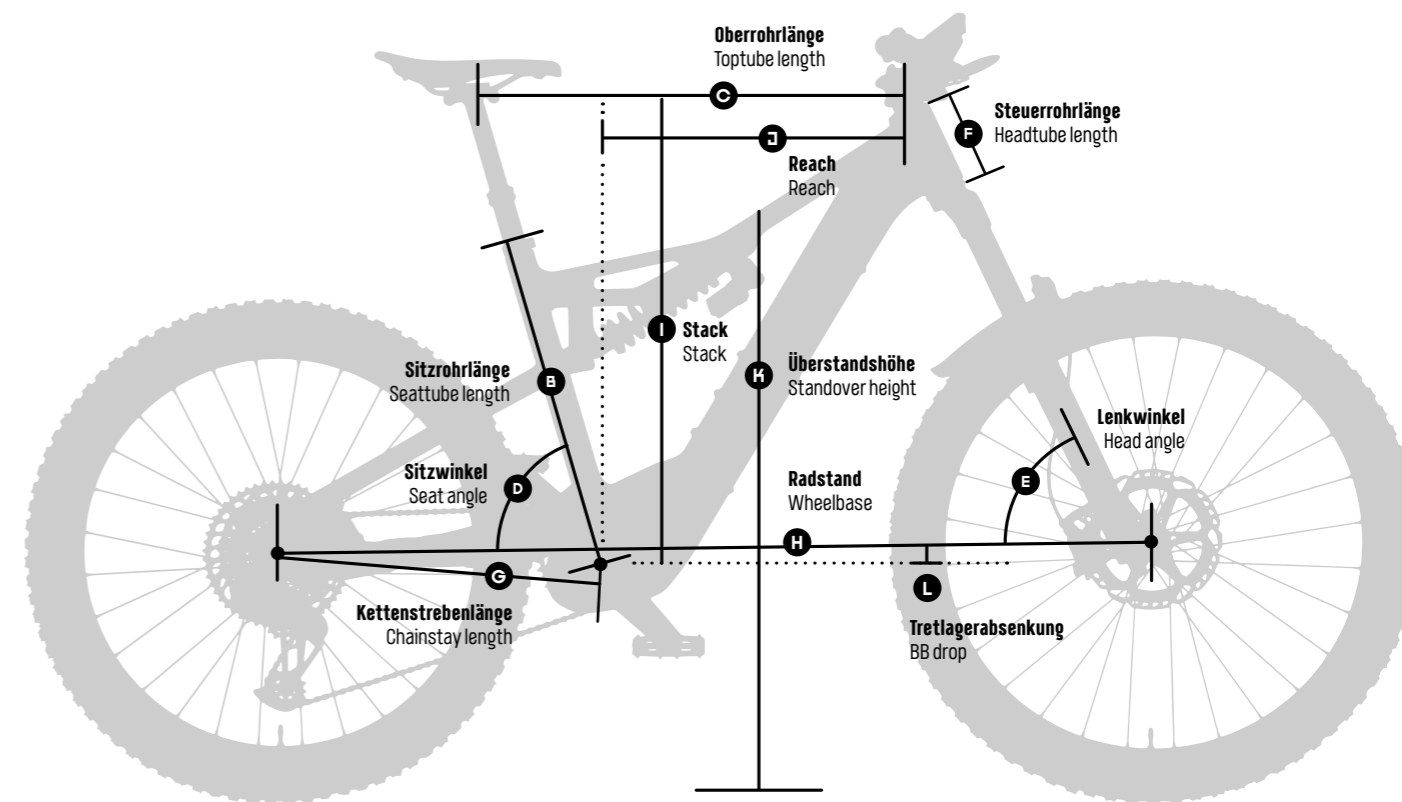

E-MTB

	A / SIZE	B	C	D	E	F	G	H	I	J	K	L
MACINA PROWLER	43cm / 17" / M	430	593	75.3° (73.4°)	64.1°	100	442	1226	612	432	816	-3
	48cm / 19" / L	450	613	75.3° (73.5°)	64.1°	110	442	1248	622	450	818	-3
	53cm / 21" / XL	480	633	75.3° (73.5°)	64.1°	125	442	1271	636	467	820	-3
MACINA KARPOHO PRESTIGE + MASTER + ELITE	43cm / 17" / M	430	590	76.5° (74.6°)	65.3°	100	442	1214	603	445	796	7
	48cm / 19" / L	450	610	76.5° (74.7°)	65.3°	110	442	1236	612	463	799	7
	53cm / 21" / XL	480	630	76.5° (74.8°)	65.3°	125	442	1259	626	480	801	7
MACINA KARPOHO 7971 + 7972+ 7973	43cm / 17" / M	430	590	76.4° (74.7°)	66°	100	442	1206	607	443	803	7
	48cm / 19" / L	450	610	76.5° (74.7°)	66°	110	442	1228	616	462	805	7
	53cm / 21" / XL	480	630	76.6° (74.7°)	66°	125	442	1251	630	481	807	7
MACINA CHACANA	43cm / 17" / M	430	585	74.5° (72.6°)	67°	110	476	1190	621	410	801	38
	48cm / 19" / L	450	610	74.5° (72.6°)	67°	120	476	1216	630	435	803	38
	53cm / 21" / XL	480	635	74.5° (72.6°)	67°	130	476	1243	640	460	807	38
MACINA LYCAN	38cm / 15" / S	400	565	74.4°	66.5°	120	450	1151	600	397	786	15
	43cm / 17" / M	430	585	74.5°	67°	120	450	1165	602	418	785	15
	48cm / 19" / L	450	610	74.7°	67°	130	450	1192	612	442	790	15
	53cm / 21" / XL	480	635	74.9°	67°	140	450	1218	621	468	791	15
MACINA TEAM 29"	43cm / 17" / M	430	589	73.0°	68.5°	120	474	1145	618	400	806	60
	48cm / 19" / L	480	605	73.0°	69.0°	125	474	1156	625	414	807	60
	53cm / 21" / XL	530	625	73.0°	69.0°	137	474	1177	636	430	834	60
	57cm / 22.5" / XXL	570	645	73.0°	69.0°	150	474	1197	649	447	860	60
MACINA RACE 29"	43cm / 17" / M	430	585	73.0°	70.5°	120	465	1096	618	396	745	62
	48cm / 19" / L	480	605	73.0°	71.0°	125	465	1111	625	414	761	62
	53cm / 21" / XL	530	625	73.0°	71.0°	137	465	1131	636	431	792	62
MACINA RIDE 29"	43cm / 17" / M	430	587	73.0°	70.5°	120	477	1118	638	392	789	62
	48cm / 19" / L	480	606	73.0°	71.0°	125	477	1131	645	409	804	62
	53cm / 21" / XL	530	627	73.0°	71.0°	137	477	1159	654	427	831	62
MACINA TEAM 27"	38cm / 15" / S	380	575	74.0°	69.0°	120	454	1112	583	408	767	47
	43cm / 17" / M	430	585	74.0°	69.0°	125	454	1123	588	417	771	47
	48cm / 19" / L	480	595	74.0°	69.0°	137	454	1134	599	423	788	47
MACINA RACE 27"	38cm / 15" / S	400	570	73.0°	69.5°	120	445	1078	588	390	732	47
	43cm / 17" / M	430	575	73.0°	70.0°	125	445	1078	595	393	736	47
	48cm / 19" / L	480	595	73.0°	70.0°	137	445	1098	607	410	752	47
MACINA RIDE 27"	38cm / 15" / S	400	566	73.0°	69.5°	125	460	1092	606	380	763	47
	43cm / 17" / M	430	574	73.0°	70.0°	125	460	1094	608	388	770	47
	48cm / 19" / L	480	594	73.0°	70.0°	137	460	1115	619	405	792	47