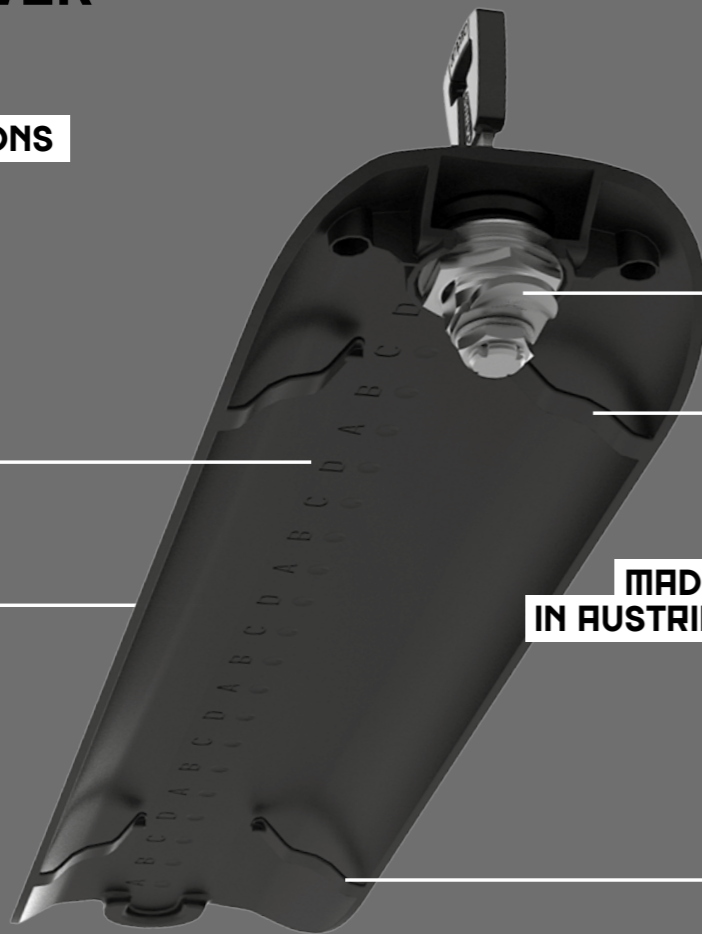

POWER ARMS

FOR A TIGHT FITTING BATTERY

PTTL POWER TUBE TOP LOADER

ADVANCED FLEXING FINNS

FOR A TIGHT FITTING BATTERY

MADE IN AUSTRIA

POWER EJECTOR

FOR A SOFT BATTERY REMOVAL