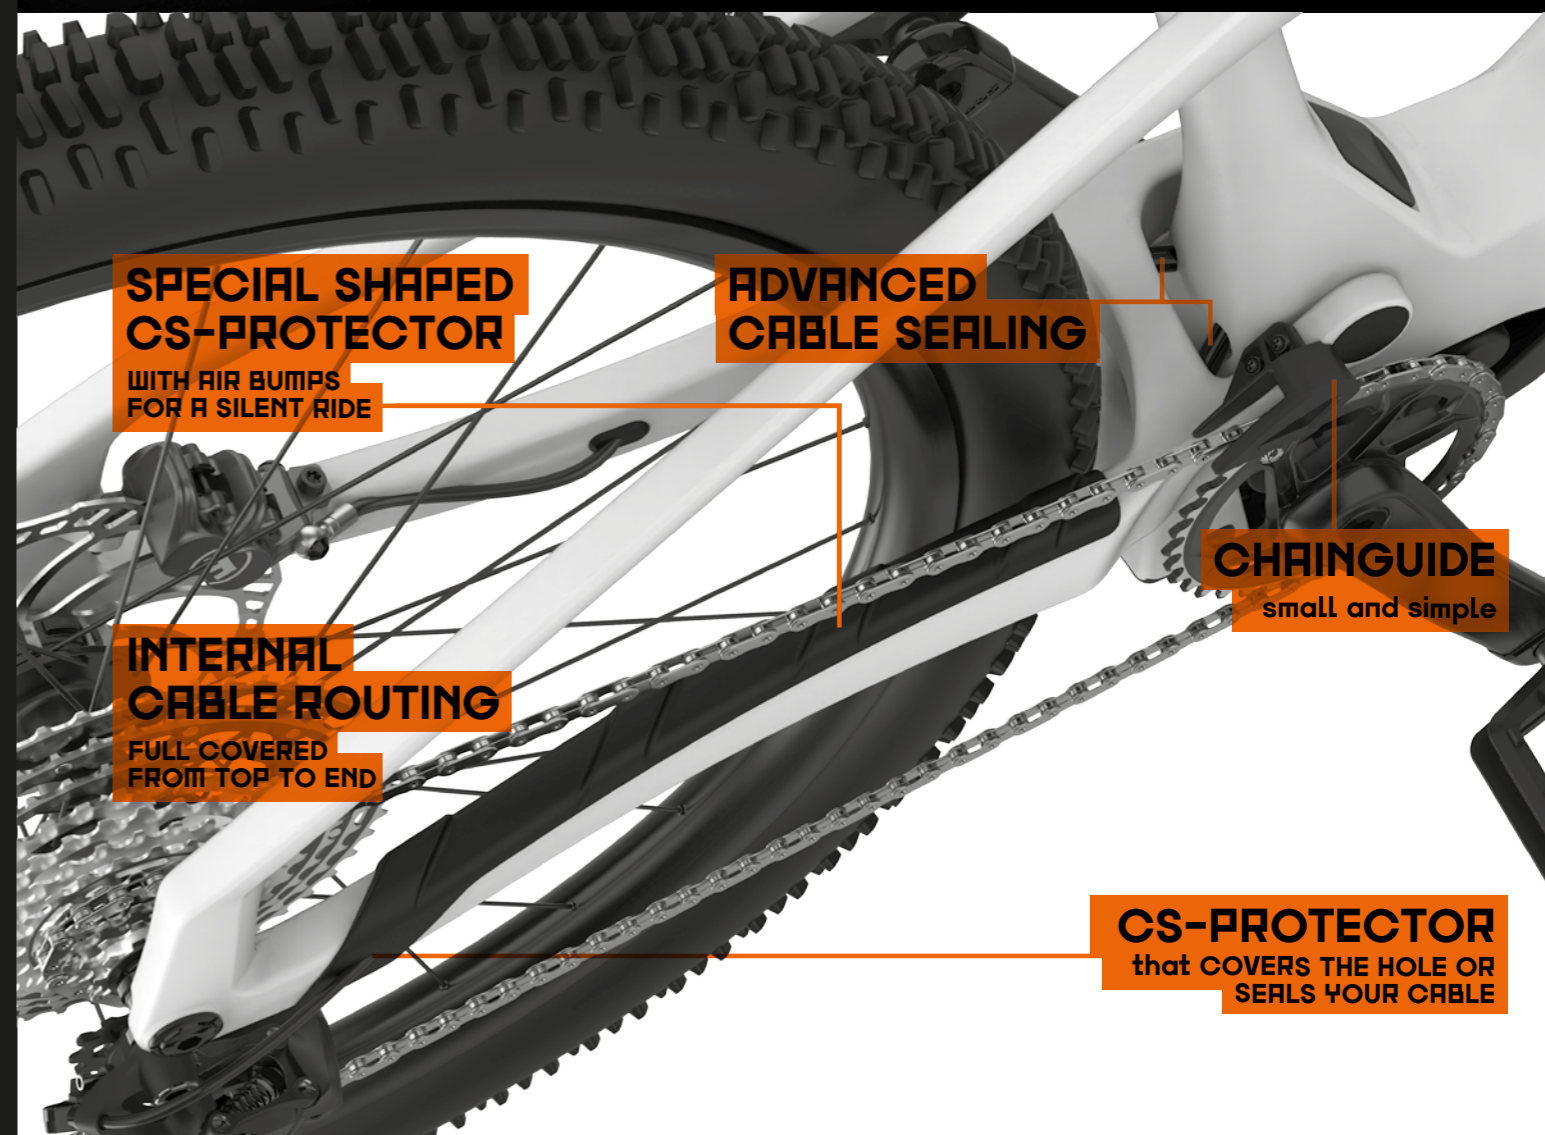

BEARING WITH FLANGE

90% infill. Heavy-contact sealings. Easy replacement.

AXLESCREW

10mm HEX head. 40Nm tightening torque. Stainless steel.

BEARING-CAP

Water and dirt protection.

SPECIAL SHAPED CS-PROTECTOR