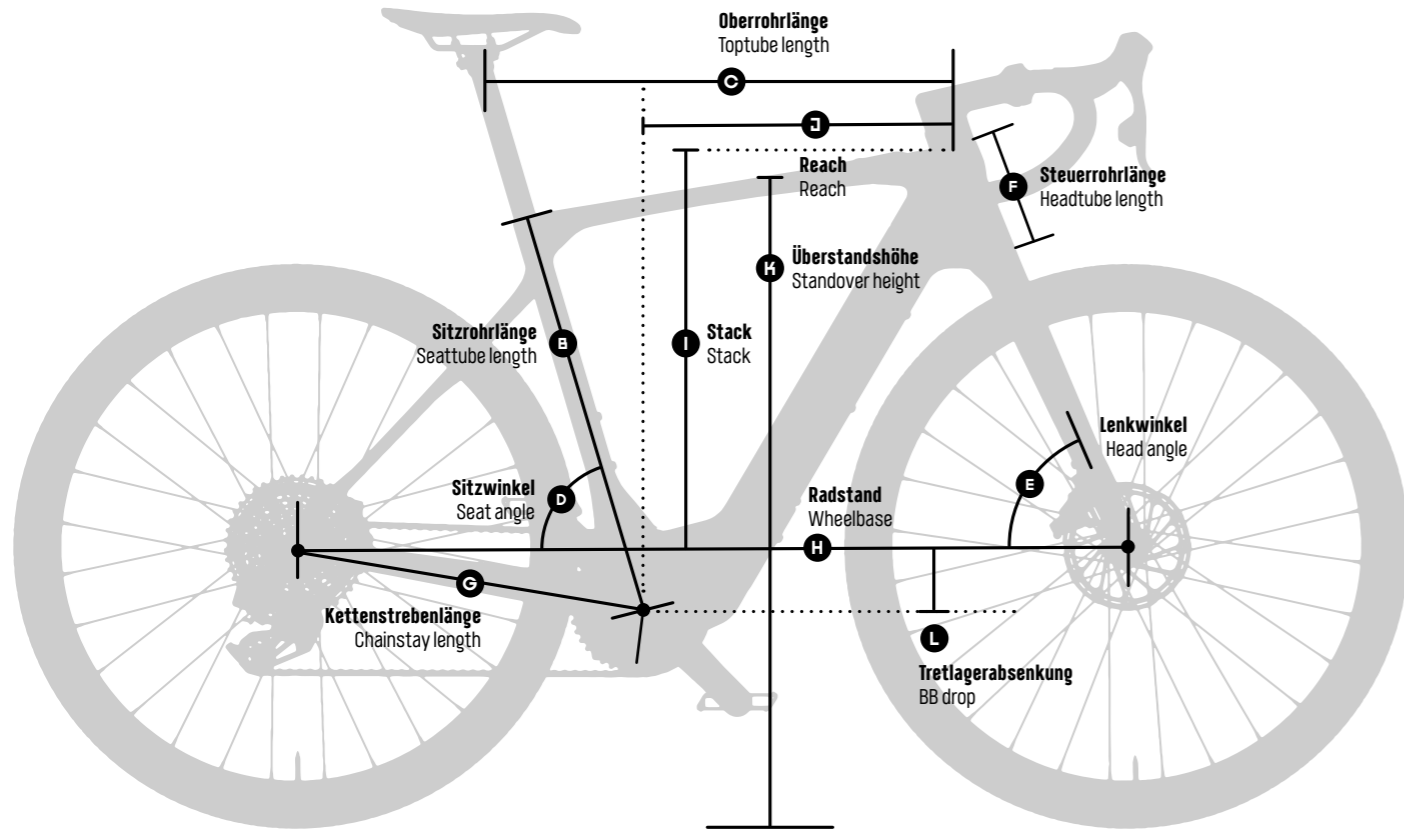

E-ROAD

	A / SIZE	B	C	D	E	F	G	H	I	J	K	L
MACINA REVELATOR SX	49cm / XS	460	517,4	75°	70°	140	435	1014	466	375	754	79,9
	52cm / S	475	537,3	75°	71°	140	435	1025	424	391	763	79,9
	55cm / M	505	557,1	74,5°	72°	150	435	1031	562	402	784	79,8
	57cm / L	525	576,9	74°	72°	160	435	1046	572	413	797	79,7
59cm / XL	545	596,9	74°	72°	175	435	1066	586	429	814	79,6	
MACINA GRAVELATOR SX PRIME	49cm / XS	460	520	74°	69°	140	435	1021	552	362	777	72
	52cm / S	475	540	74°	70°	140	435	1032	556	381	786	72
	55cm / M	505	560	73,5°	71°	150	435	1037	570	391	806	72
	57cm / L	525	580	73°	71°	160	435	1052	579	403	820	72
59cm / XL	545	600	73°	71°	175	435	1073	593	419	837	72	
MACINA GRAVELATOR SX 10	49cm / XS	490	530	74° (74,3°)	69°	150	435	1032	562	369	765	72
	52cm / S	520	540	74° (74,3°)	70°	150	435	1032	566	378	782	72
	55cm / M	550	560	73,5° (73,4°)	71°	160	435	1038	579	389	803	72
	57cm / L	570	580	73° (72,5°)	71°	170	435	1052	588	400	817	72
59cm / XL	590	600	73° (72,2°)	71°	185	435	1073	603	416	834	72